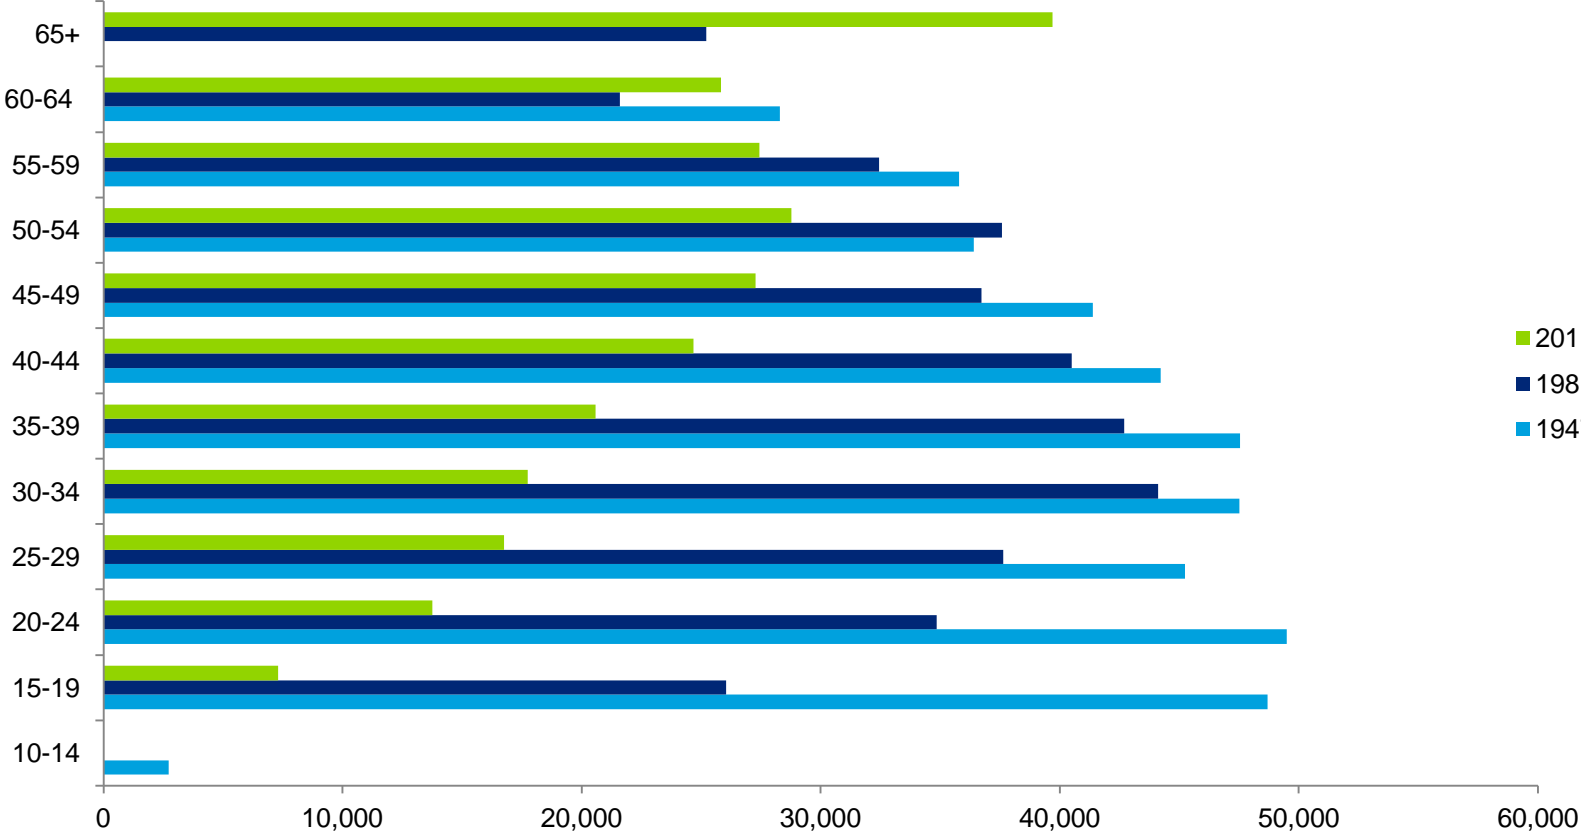

The Australian agricultural workforce has been aging and shrinking

Farm of the Future

Australian agricultural workforce analysis

Source: ABS: 2109.0 - Census of the Commonwealth of Australia, 1947, 2103.0 - Census of Population and Housing, 1981 & TableBuilder Basic