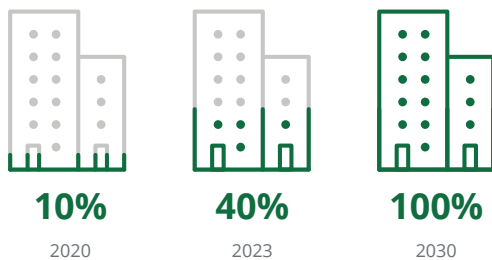

Renewable energy production*