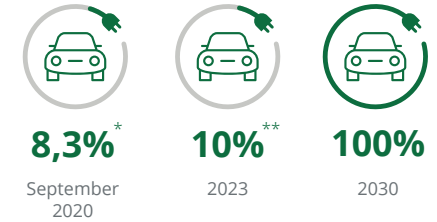

Deloitte Belgium CO₂ emissions*

-25% in 2021

-33% in 2020

Net zero emissions in 2030

*Baseline 2017

**Results 2020 when simulating a normal behaviour during the Covid-19 months: -23%

CO₂ emissions produced by company cars*

*Baseline 2017

Mobility package

Employees opting for a non-traditional mobility package

Electric or hybrid vehicles

*266 EV/hybrid vehicles in a total fleet of 3.214

**As from 2026, every new ordered car will be an electric one