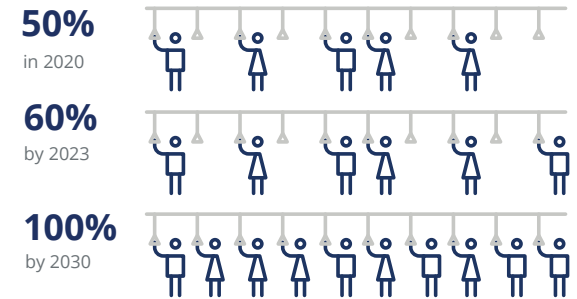

Public transport use*

*People using public transport on a regular base