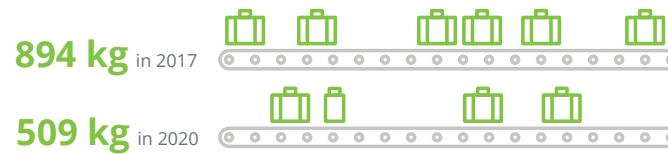

International business travel

CO₂ emissions per headcount produced by employees' travels