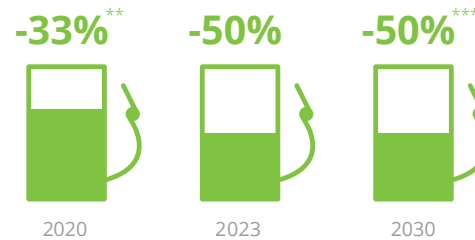

Car mileage reduction*

*Baseline 2017

**Results 2020 when simulating a normal behaviour during the Covid-19 months: -17,2%

***No growth of car mileage notwithstanding growth of headcount