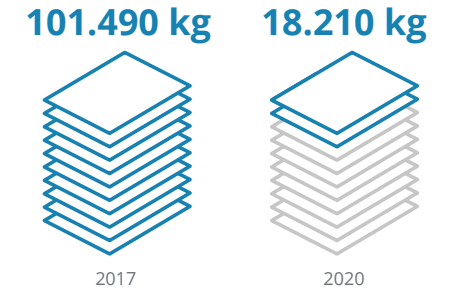

Residual paper reduction