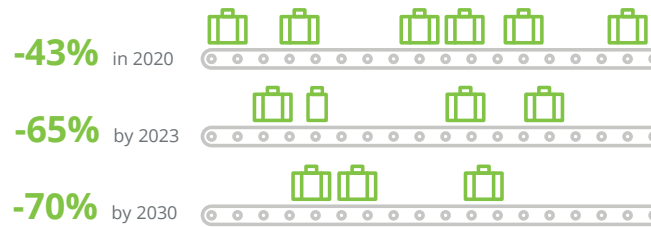

Air mileage*

km flown per traveller

*Baseline 2017
 **Results 2020 when simulating a normal behaviour during the Covid-19 months: -31%

International business travel*

CO₂ emissions per headcount produced by employees' travels