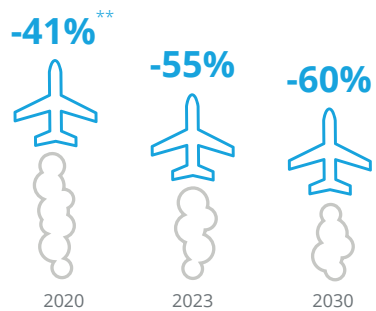

***No growth of car mileage notwithstanding growth of headcount

Public transport use*

*People using public transport on a regular base

Air mileage

km flown per traveller

*Results 2020 when simulating a normal behaviour during the Covid-19 months: 5.019 km

Air mileage*

km flown per traveller

*Baseline 2017
 **Results 2020 when simulating a normal behaviour during the Covid-19 months: -31%

International business travel*

CO₂ emissions per headcount produced by employees' travels