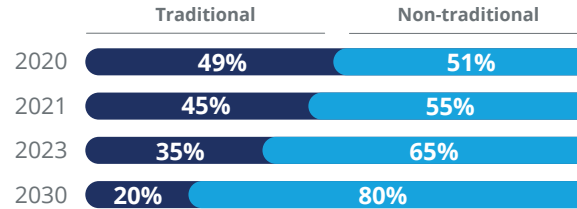

Deloitte Belgium CO₂ emissions*

-25% in 2021

-33% in 2020

Net zero emissions in 2030

*Baseline 2017

**Results 2020 when simulating a normal behaviour during the Covid-19 months: -23%

CO₂ emissions produced by company cars*

*Baseline 2017

Mobility package

Employees opting for a non-traditional mobility package

Electric or hybrid vehicles

*266 EV/hybrid vehicles in a total fleet of 3.214

**As from 2026, every new ordered car will be an electric one