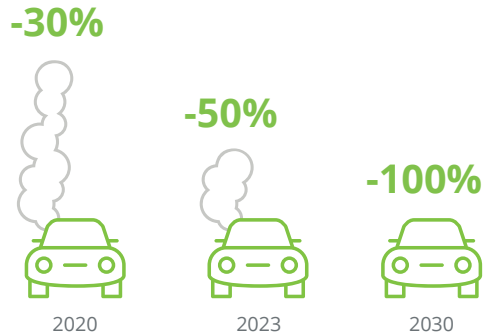

Deloitte Belgium CO₂ emissions*

-25% in 2021

-33% in 2020

Net zero emissions in 2030

*Baseline 2017

**Results 2020 when simulating a normal behaviour during the Covid-19 months: -23%

CO₂ emissions produced by company cars*

*Baseline 2017

Mobility package

Employees opting for a non-traditional mobility package

Electric or hybrid vehicles

*266 EV/hybrid vehicles in a total fleet of 3.214

**As from 2026, every new ordered car will be an electric one