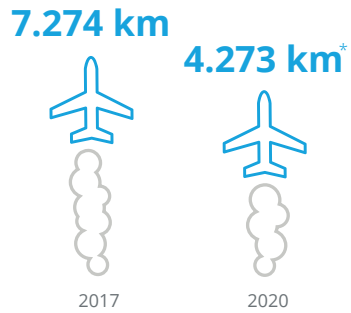

***No growth of car mileage notwithstanding growth of headcount

Public transport use*

*People using public transport on a regular base

Air mileage

km flown per traveller

*Results 2020 when simulating a normal behaviour during the Covid-19 months: 5.019 km