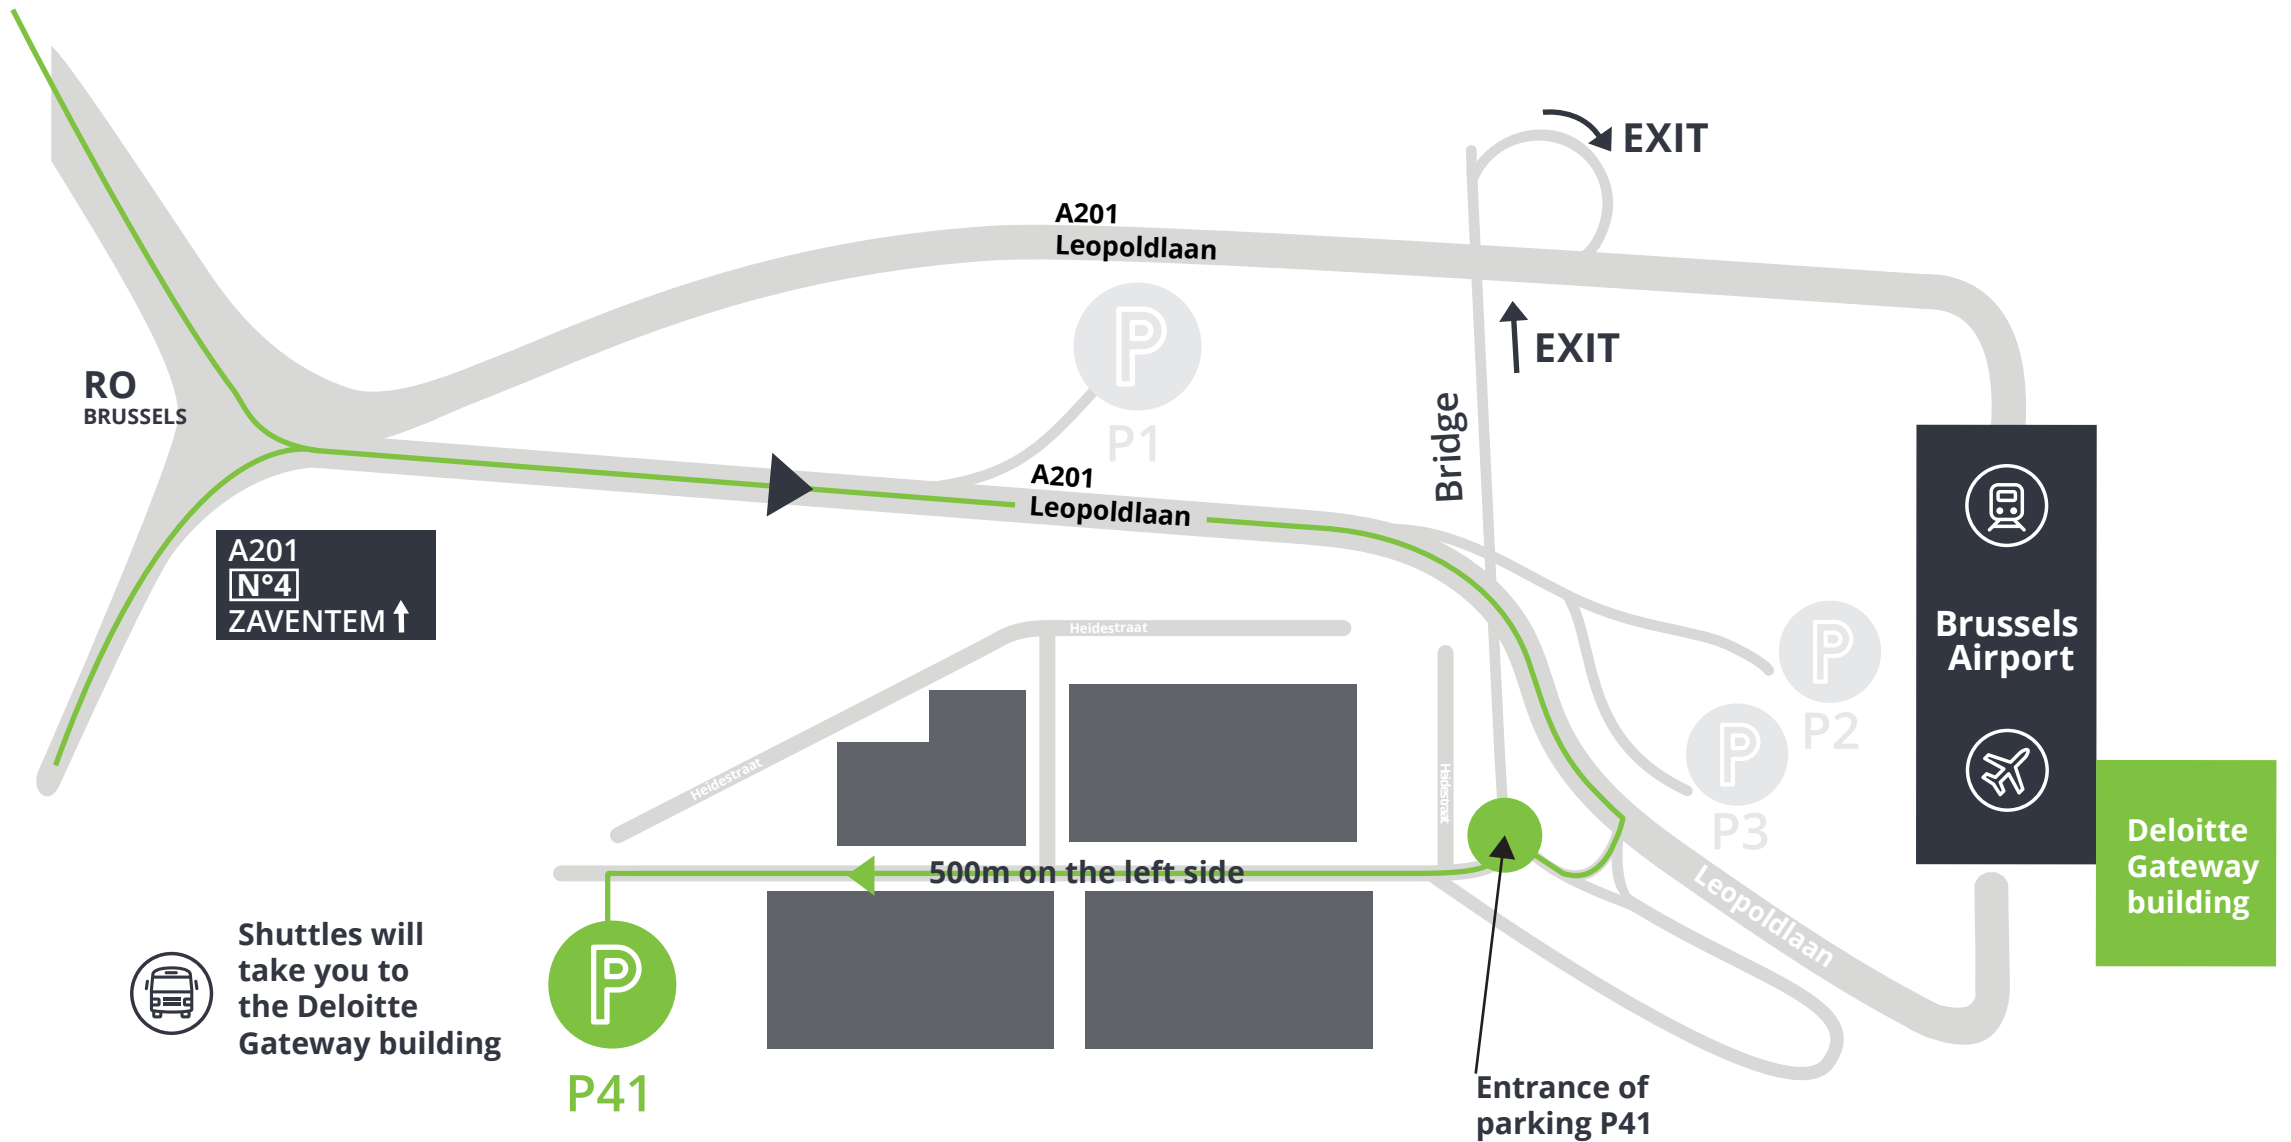

# ROAD MAP

- R0 (Ring around Brussels) take exit 4 "A201 - ZAVENTEM"
- Follow the kiss & ride signage until the first roundabout and then take the first exit.  
A parking host at the barrier will let you through.
- Parking "P41" is 500 meter further on the left side