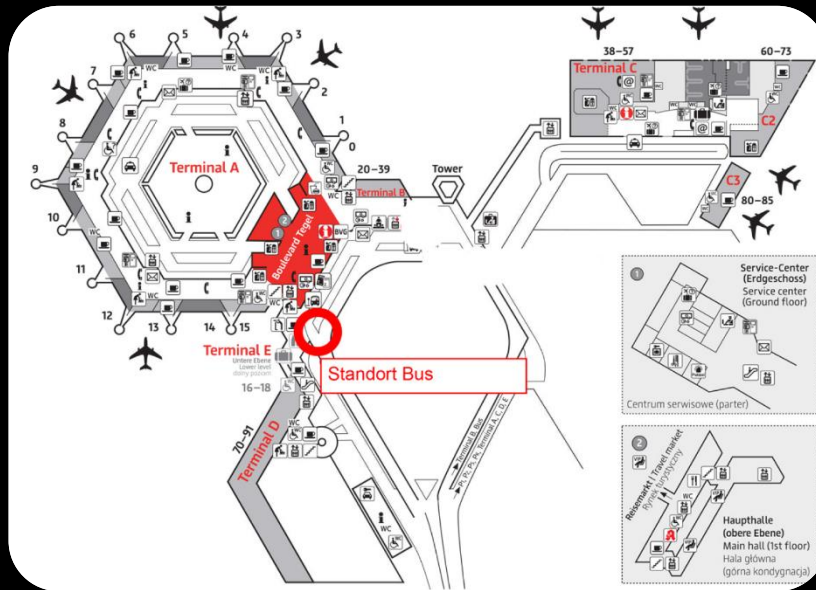

All Hands 2017 – All Info

Bus Standort am Flughafen Berlin Tegel

Estrel Hotel Lageplan

The floor plan shows the Estrel Hotel and Congress Center with various rooms and facilities. The Congress Center includes Convention Hall I and II, Saal Europa, and various foyers. The hotel includes wings 1-4, a restaurant, and a bar. A legend and numbered list provide details for each area.