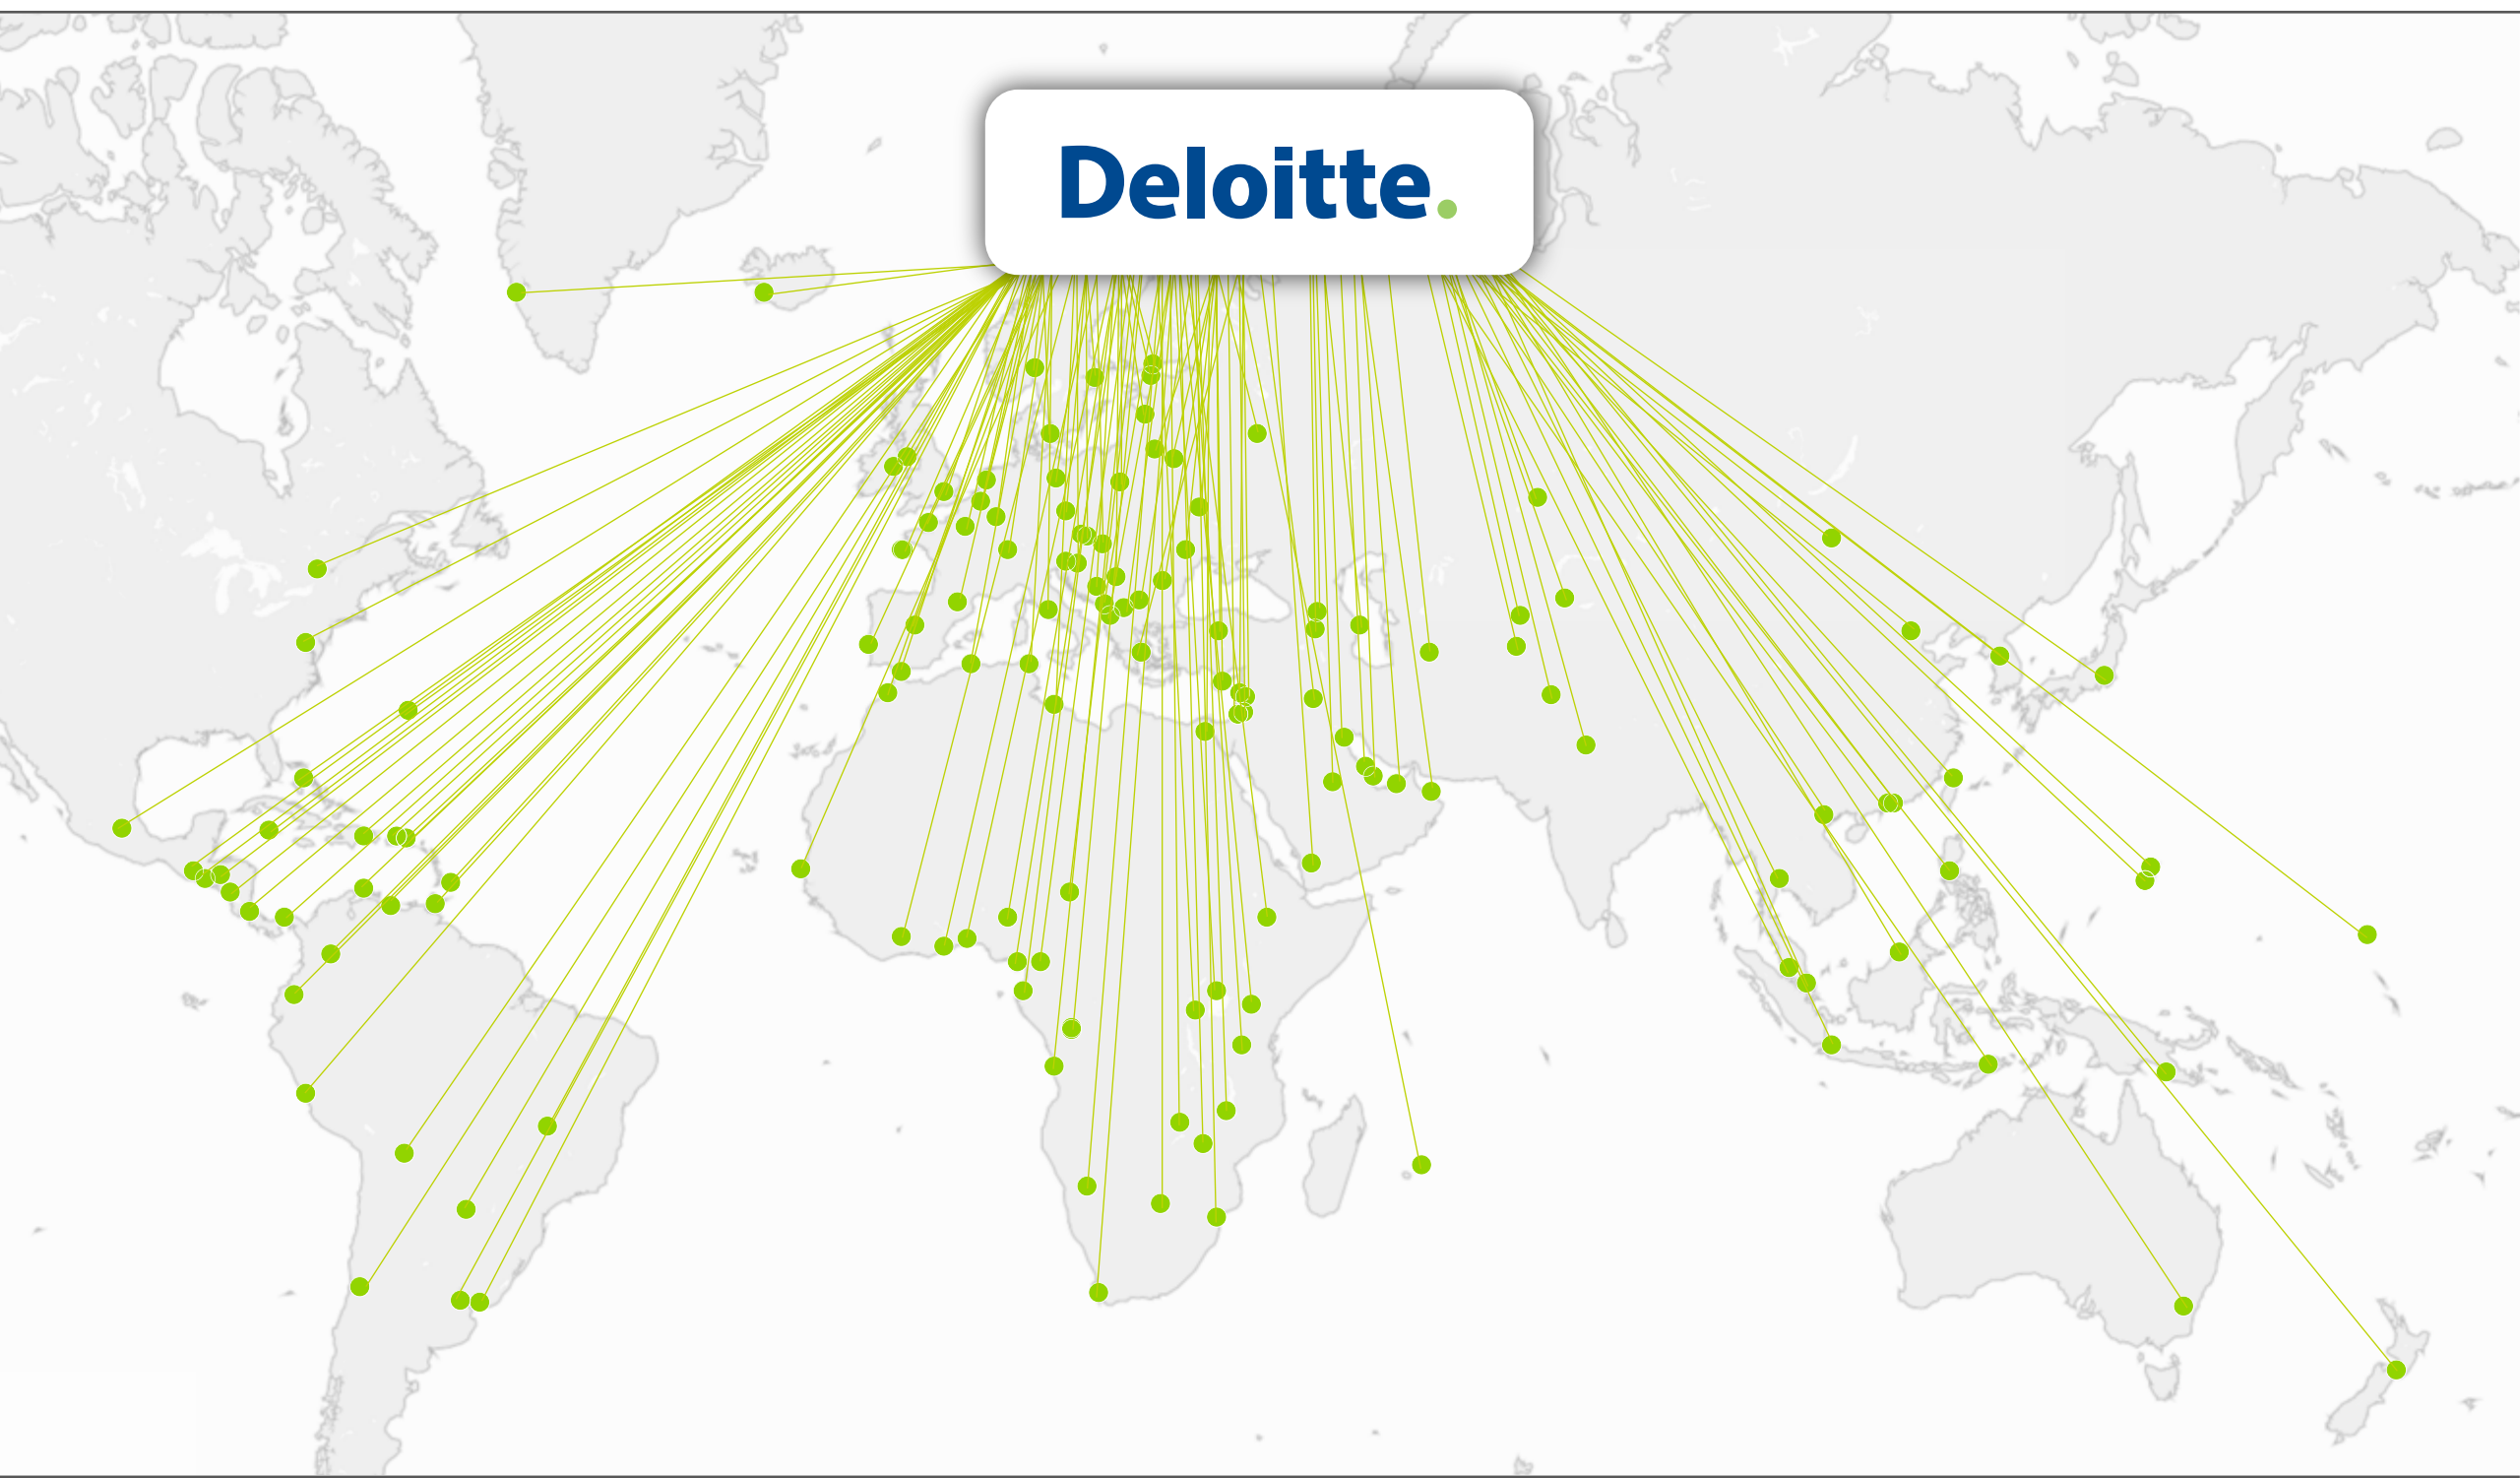

GLOBAL LOCATIONS

With a globally connected network of member firms, Deloitte serves clients in more than 150 countries and territories. (Note: Markers on the map indicate capital cities and not office locations, which are too numerous to display.) Please visit www.deloitte.com/GlobalOfficeDirectory for the most up-to-date information on specific office addresses or for service inquiries in locations not listed here.