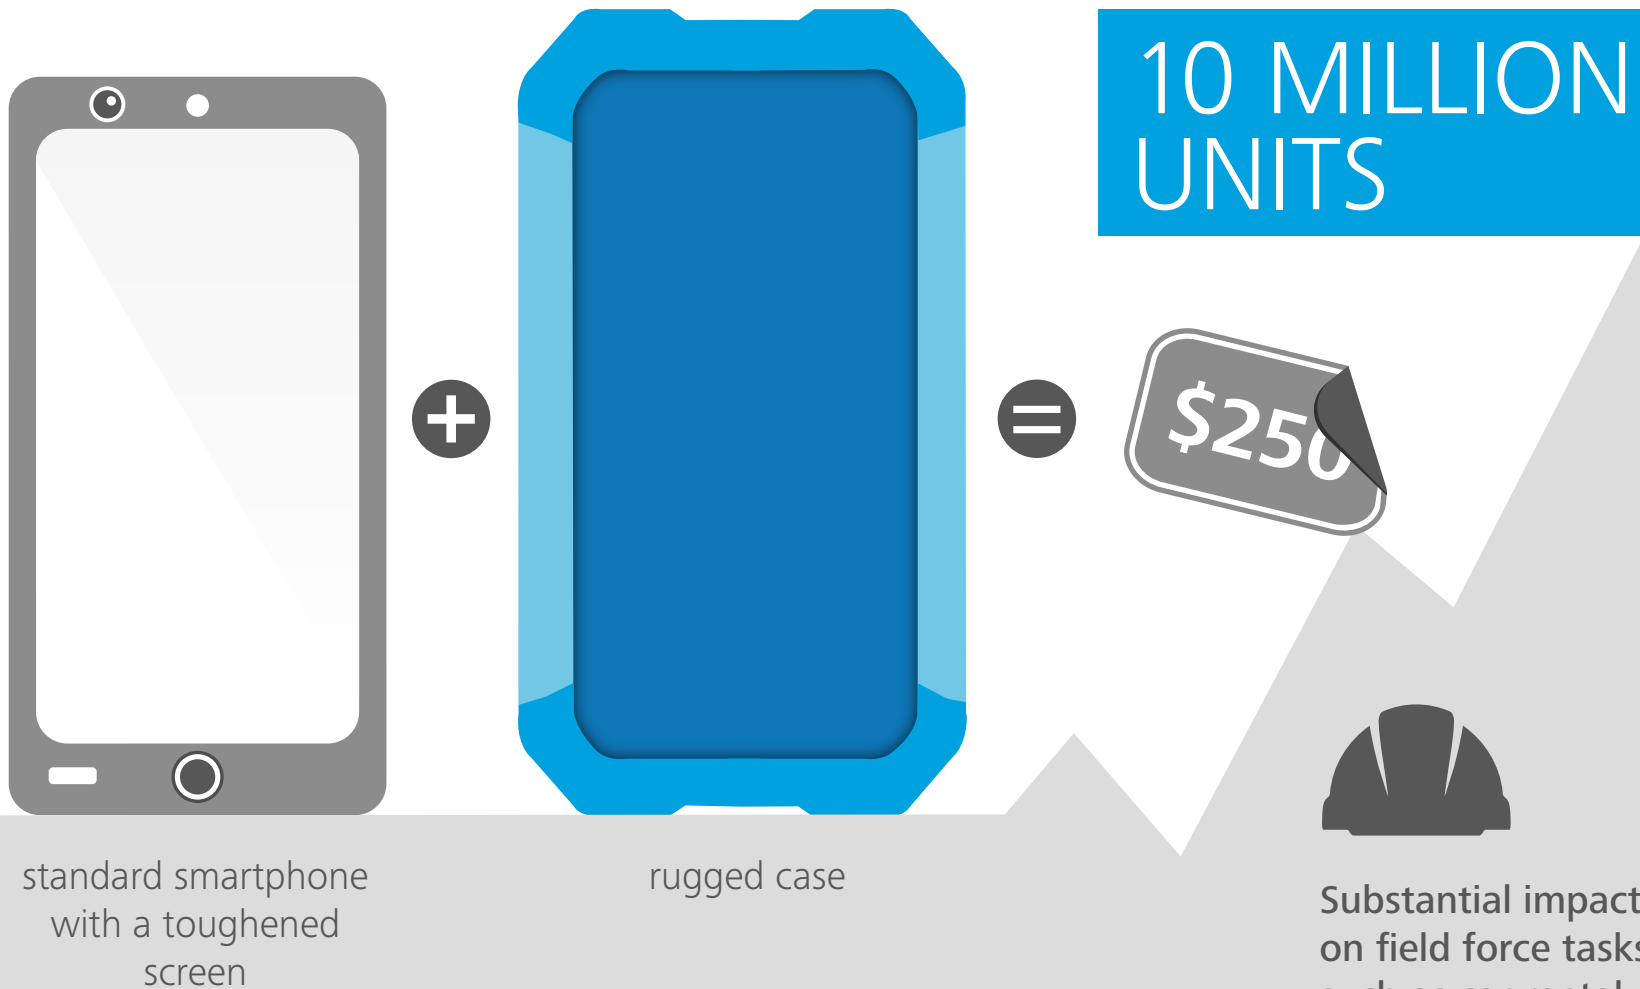

# TELECOMMUNICATIONS

'Ruggedized' data devices at \$250:  
reinventing the business case for mobile field force

We expect incremental annual sales of almost

10 MILLION UNITS

Substantial impact on field force tasks such as car rental check-in inspection, highway inspection and package delivery