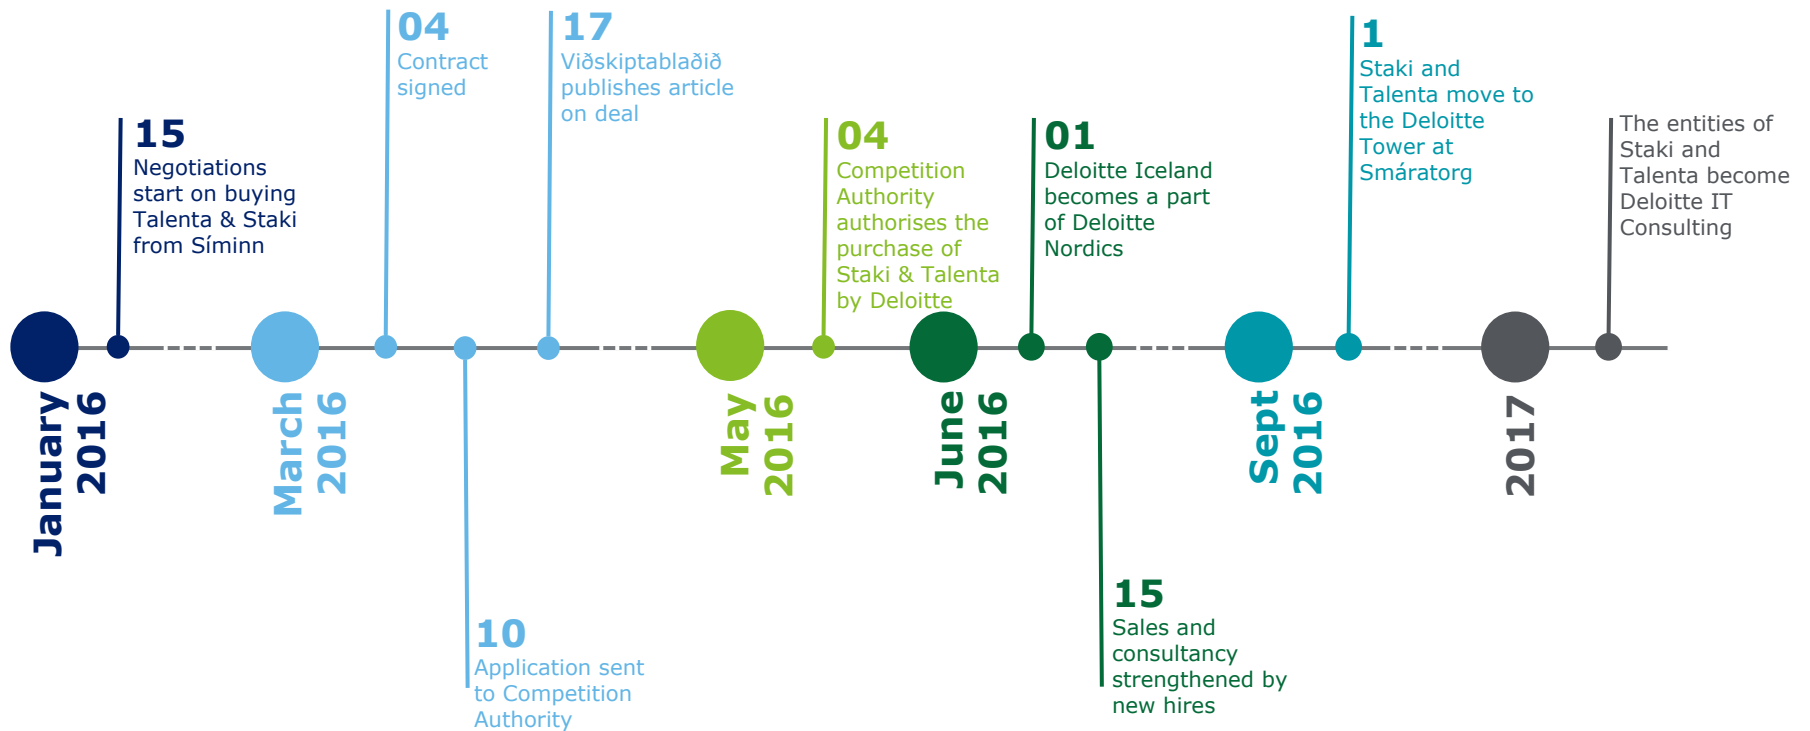

Deloitte. +

salesforce

Deloitte IT Consulting

Staki & Talenta become Deloitte IT Consulting

International and cross discipline service company

IT Consultancy / 35% with \$12,2 Bn.

Nordic Consulting

800 consultants / 5 countries

Deloitte
Iceland

Deloitte IT in Iceland

Delivering Value

Salesforce Team

Pétur Ísfeld Jónsson
Salesforce Lead

Rúnar Sigurður Guðlaugsson
Salesforce Developer

Sigurgeir Guðmundsson
Salesforce Developer

Atli Sigurðsson
Salesforce Admin/Developer