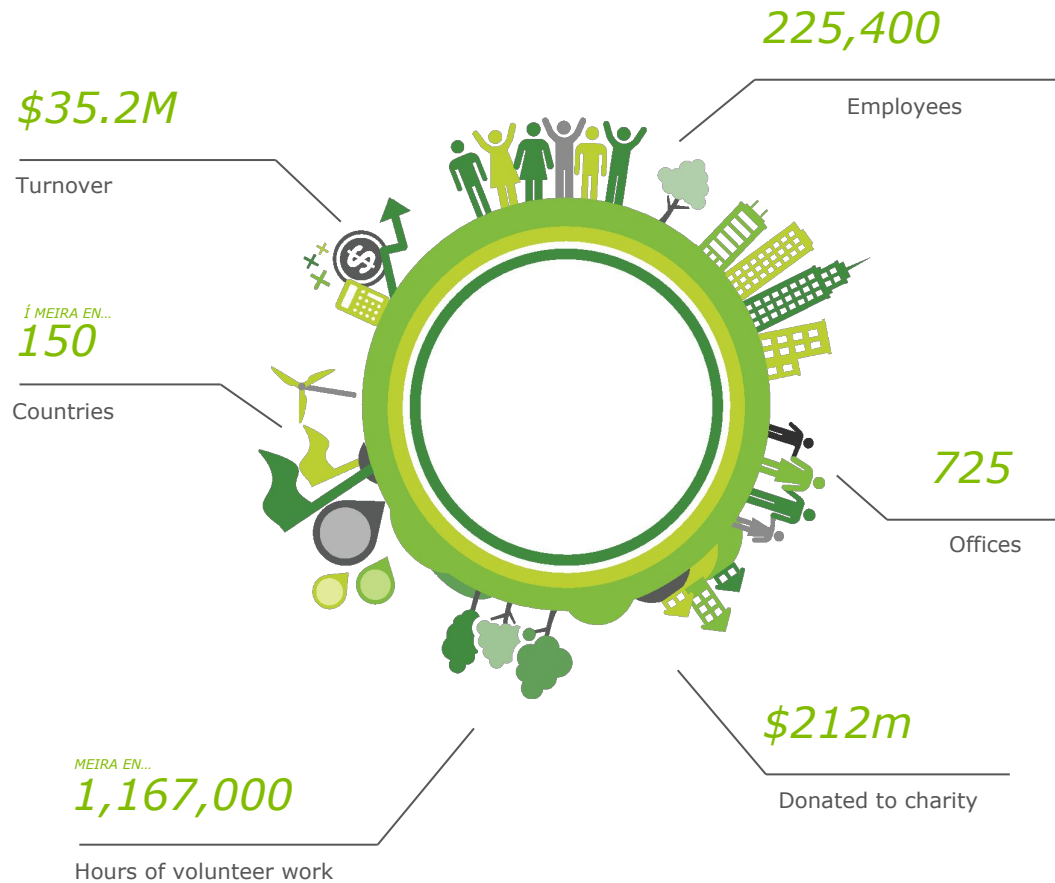

Deloitte. +

salesforce

Deloitte IT Consulting

Staki & Talenta become Deloitte IT Consulting

International and cross discipline service company

IT Consultancy / 35% with \$12,2 Bn.

Nordic Consulting

800 consultants / 5 countries