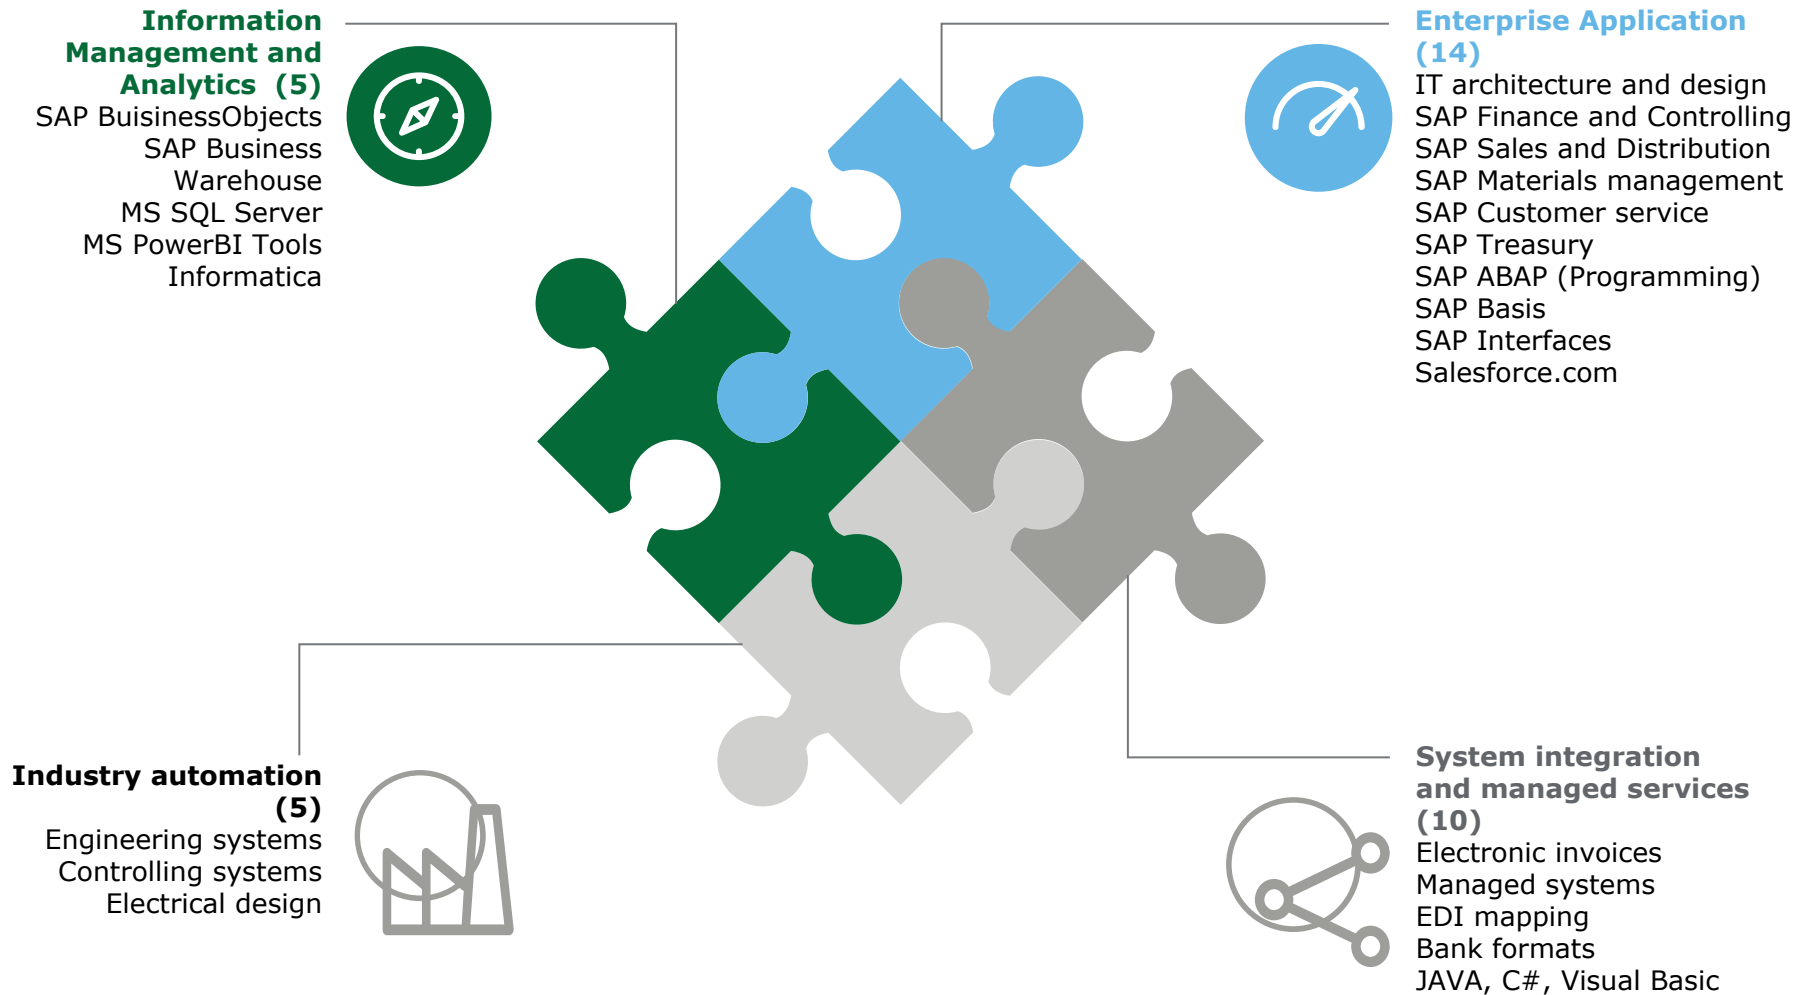

Deloitte IT in Iceland

Delivering Value