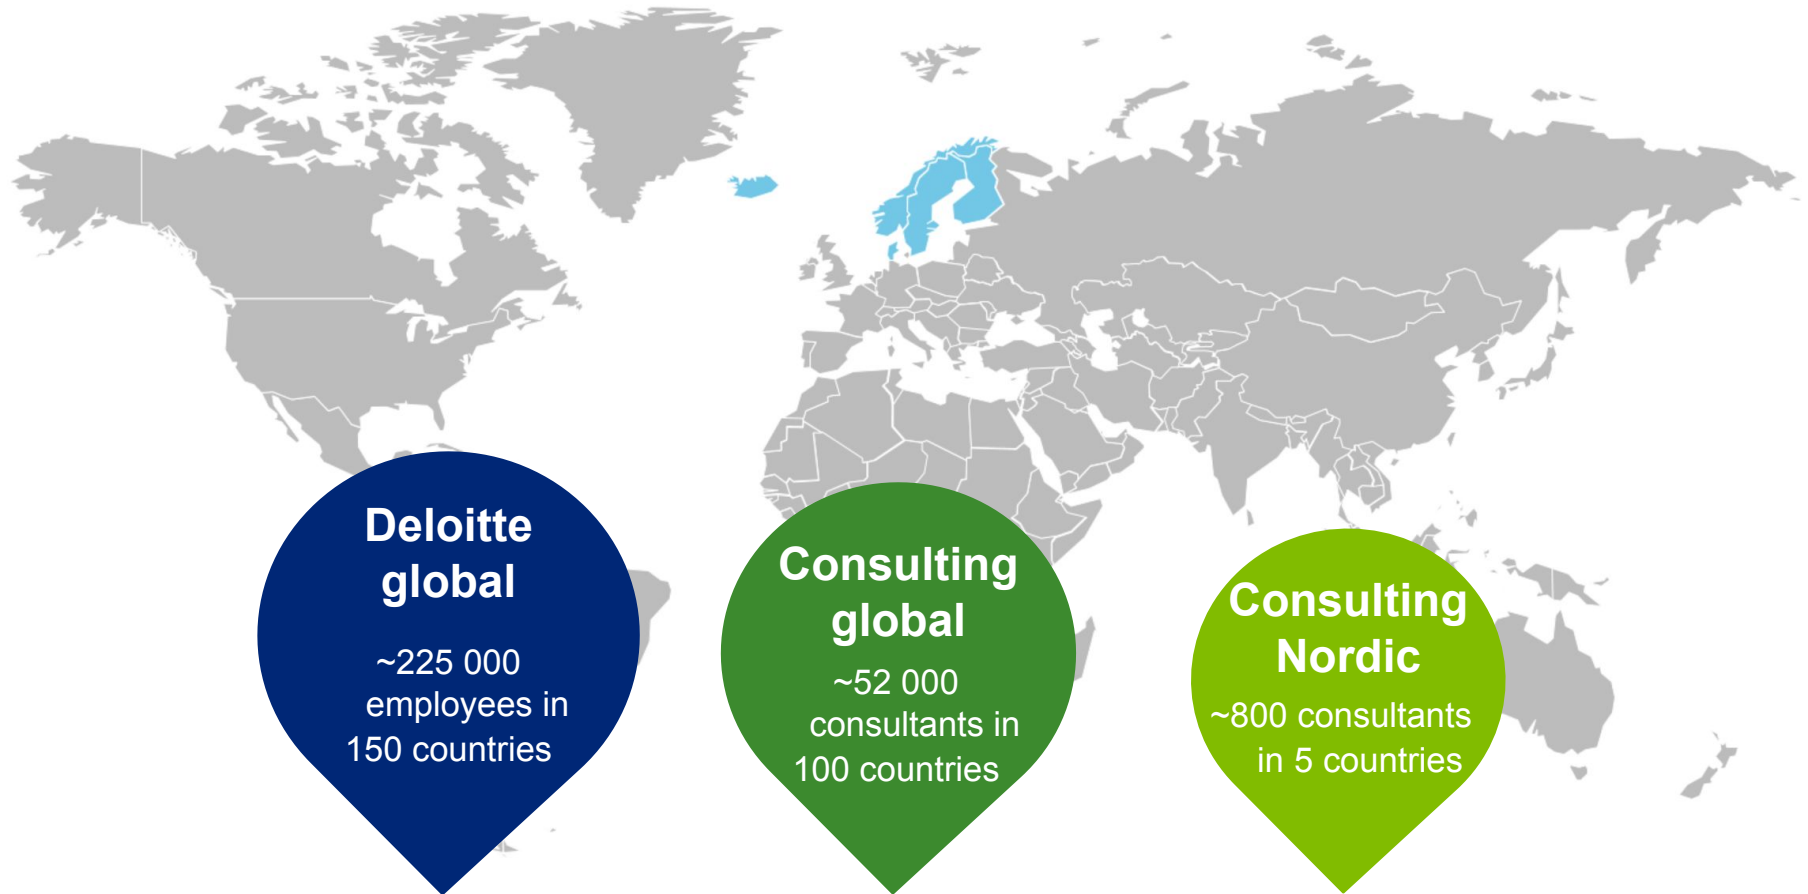

Deloitte. +

salesforce

Deloitte IT Consulting

Staki & Talenta become Deloitte IT Consulting

International and cross discipline service company

IT Consultancy / 35% with \$12,2 Bn.

Nordic Consulting

800 consultants / 5 countries