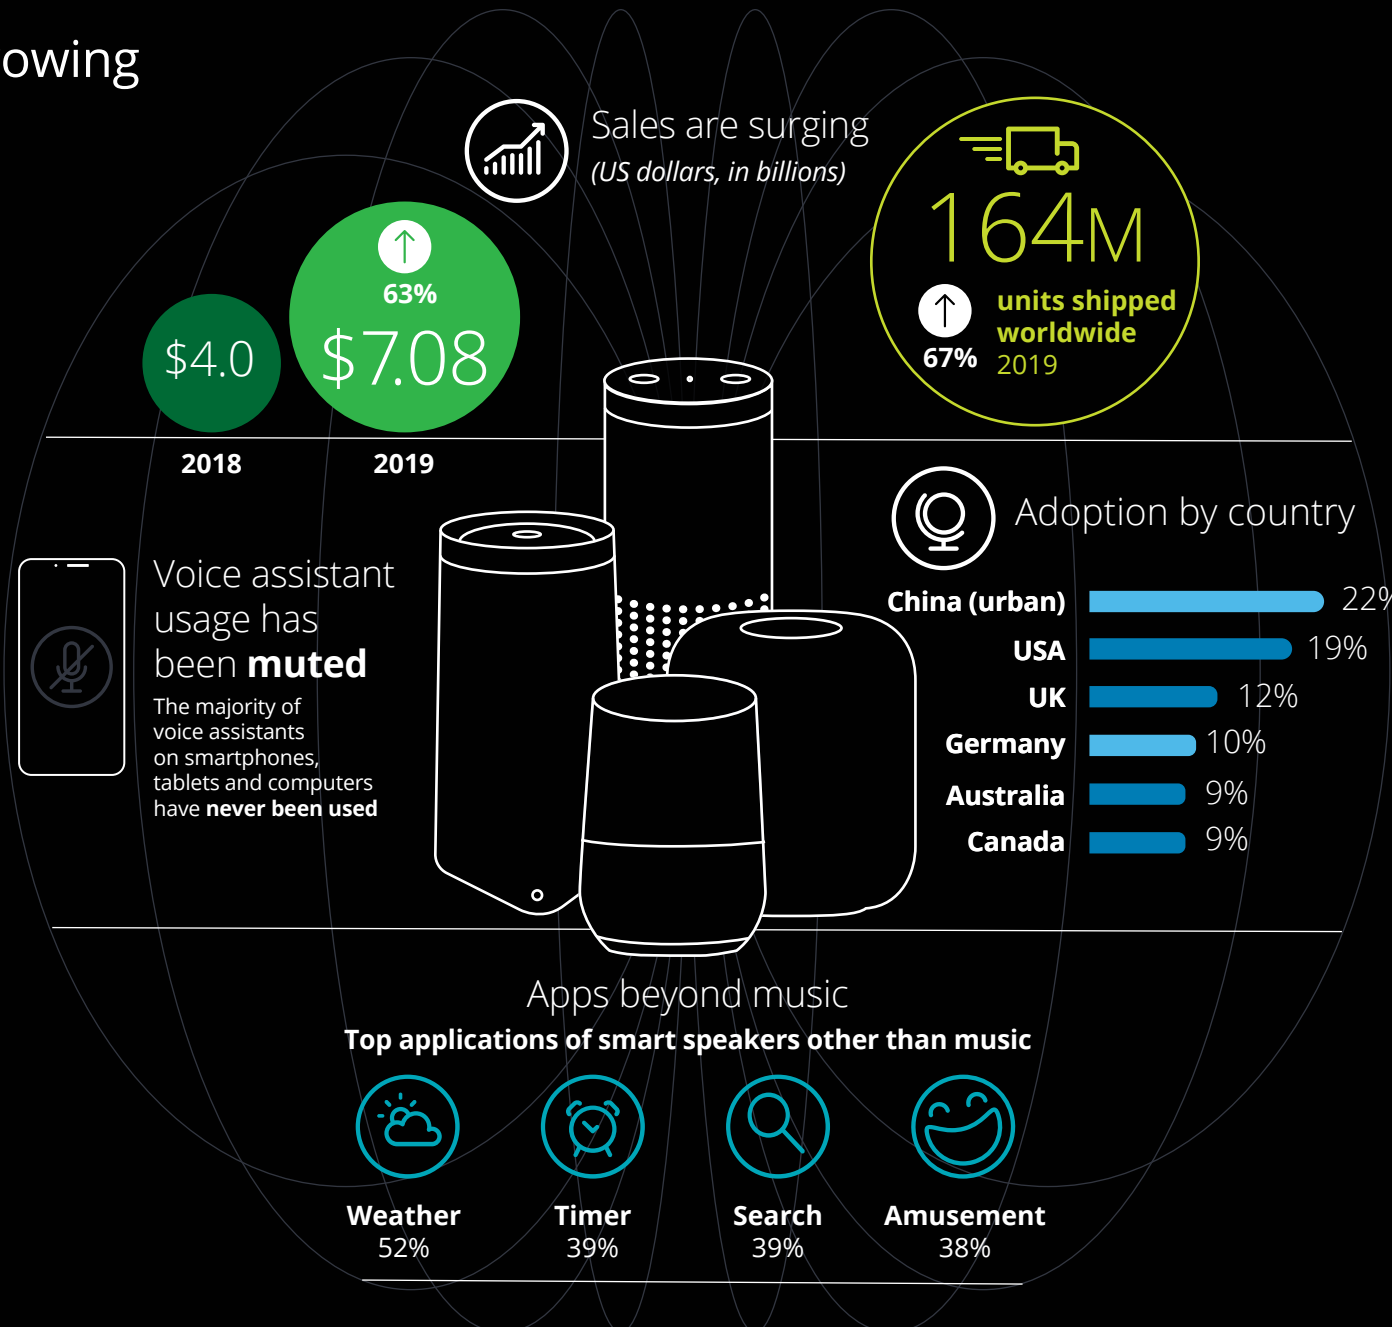

Smart speakers

The world's fastest-growing connected device

Deloitte.

#DeloittePredicts

www.deloitte.com/predictions

About Deloitte

Deloitte refers to one or more of Deloitte Touche Tohmatsu Limited ("DTTL"), its global network of member firms, and their related entities. DTTL (also referred to as "Deloitte Global") and each of its member firms are legally separate and independent entities. DTTL does not provide services to clients. Please see www.deloitte.com/about to learn more.

Deloitte is a leading global provider of audit and assurance, consulting, financial advisory, risk advisory, tax and related services. Our network of member firms in more than 150 countries and territories serves four out of five Fortune Global 500® companies. Learn how Deloitte's approximately 264,000 people make an impact that matters at www.deloitte.com.