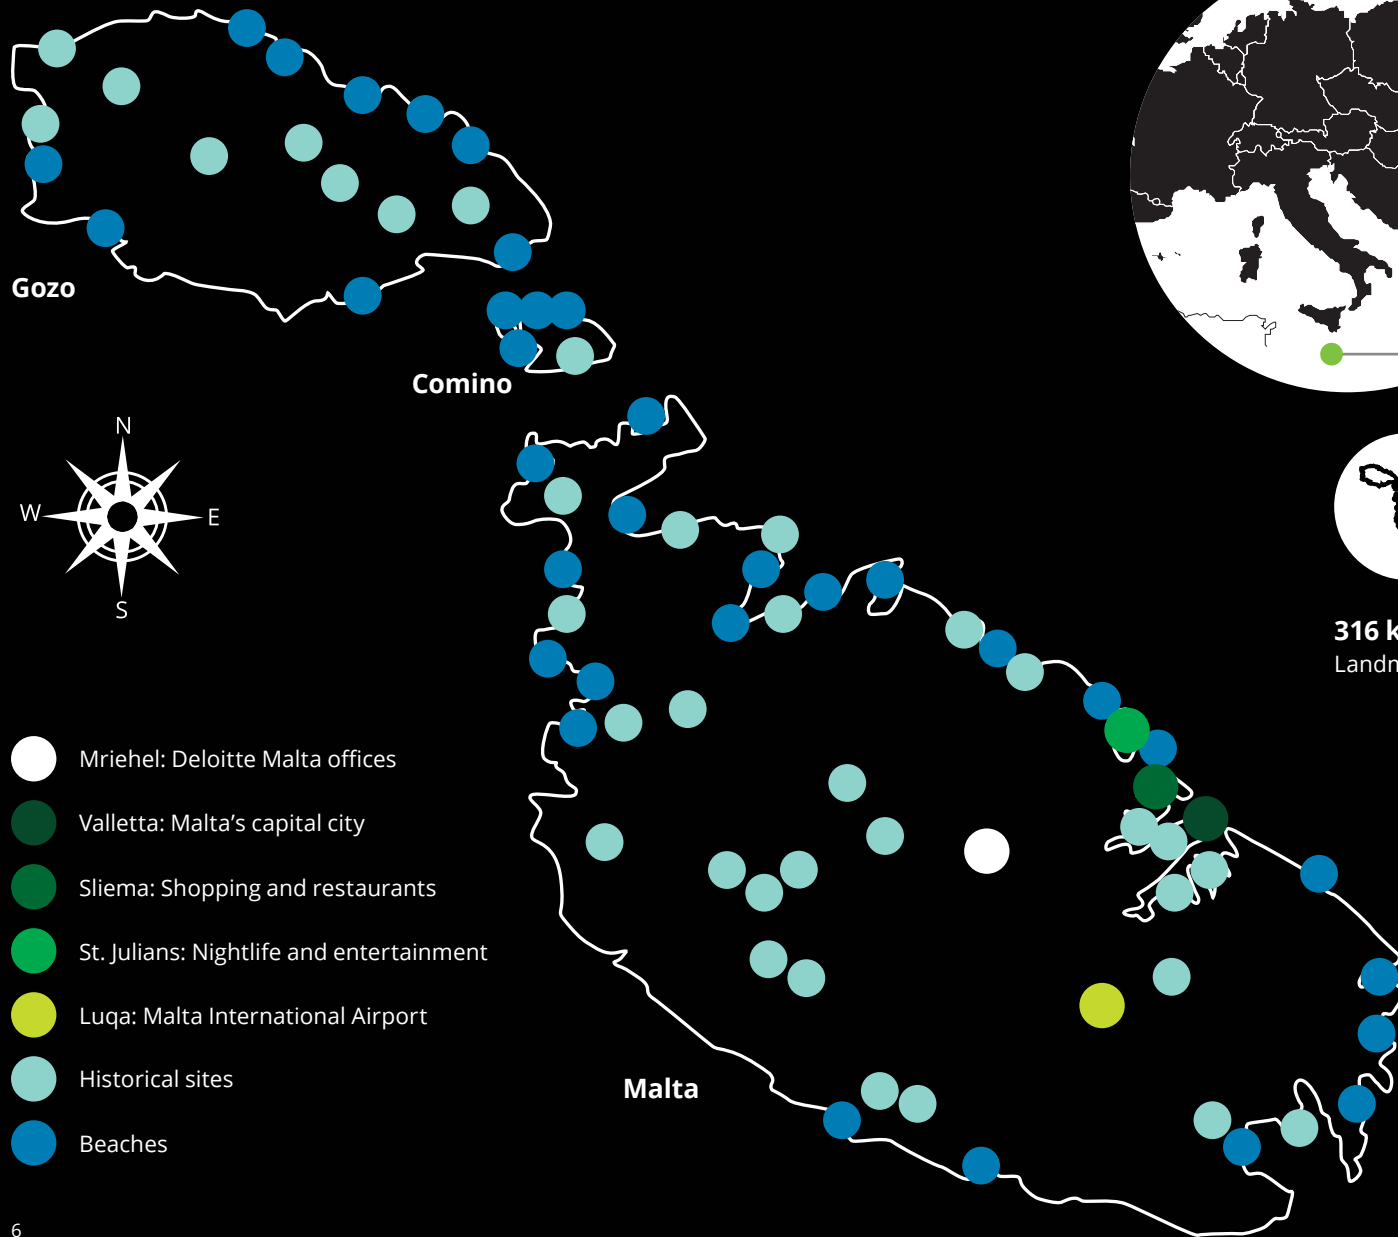

Malta - Quick facts

Where is Malta?

316 km²
Landmass

422,809
Population
(countrymeters.
info/en/Malta
11 June 2018)

Maltese & English
Malta's official
languages

**Mild winters
and hot, dry
summers**
Malta's climate

**Joined the
European
Union**
1 May 2004

**Joined the
Euro**
1 January 2008