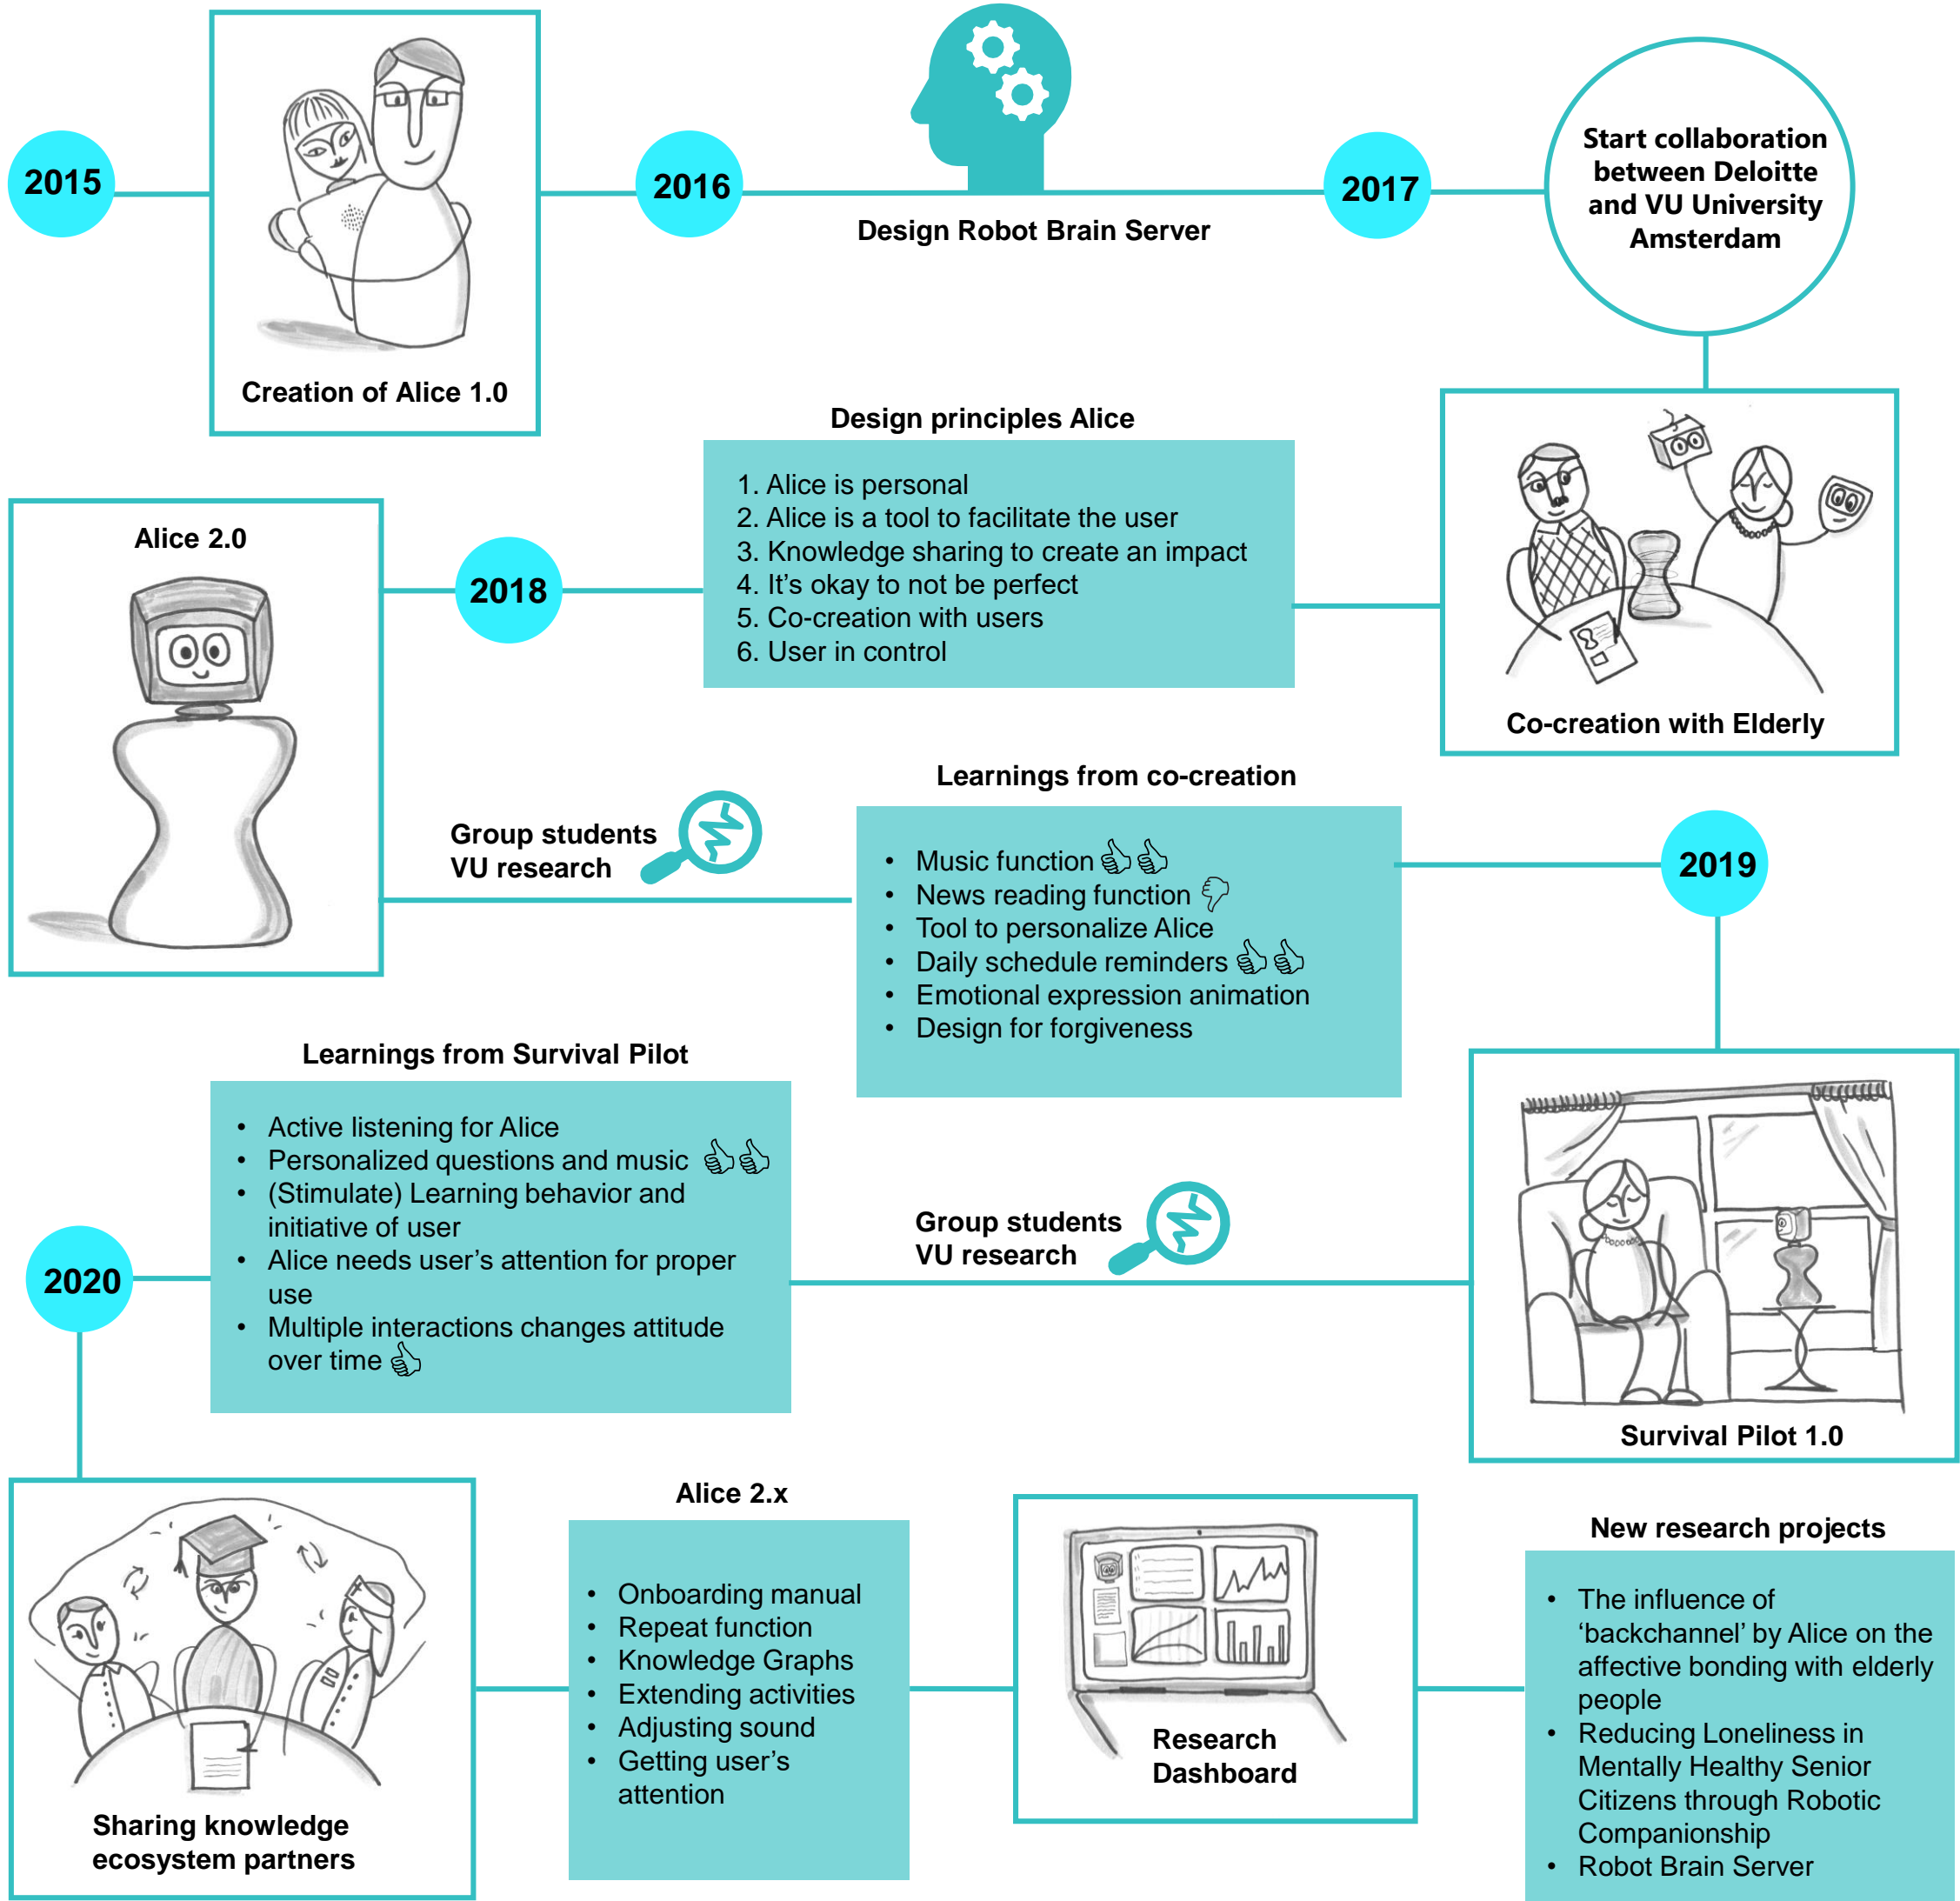

Journey of the Alice Project

Collaboration Partners

Click on logo for more information

Alice in the media

Facts and Numbers

- 60 Deloitte colleagues have worked on this project
- 300+ elderly people have participated in the studies
- Collaborated with 25+ students
- Alice is able to survive 24+ hours on her own

Center of expertise