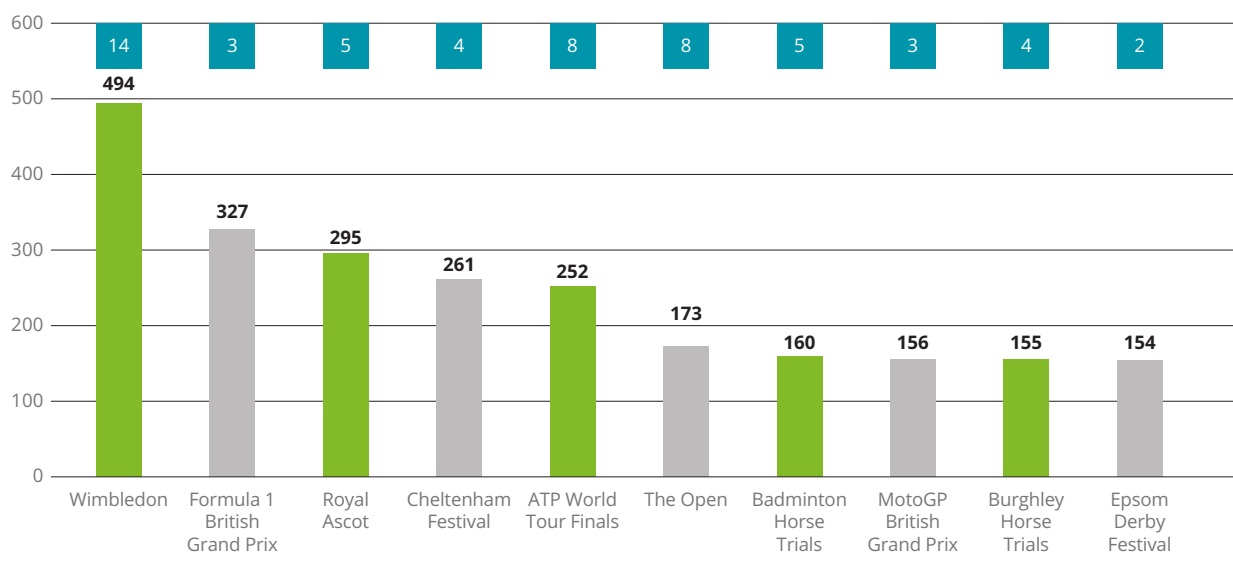

## Sporting attendances in 2016

Overall sporting attendances in 2016 (m)

Note: Where applicable, figures are based on the 2015/16 or 2016 season. Source: Event organisers; Deloitte analysis.

Top 10 attended annual sporting events in the UK in 2016 (000s)

Key: ■ Duration (days)

Note: The above excludes free sporting events. Source: Event organisers; Deloitte analysis.

# 7.4m

Attendees at horseracing and equestrian events in 2016

Overall football attendances in 2016 (m)

Attendances for 2016 Wimbledon and ATP World Tour Finals (000s)

2016 Formula 1 British Grand Prix

Cricket attendances in 2016 (m)