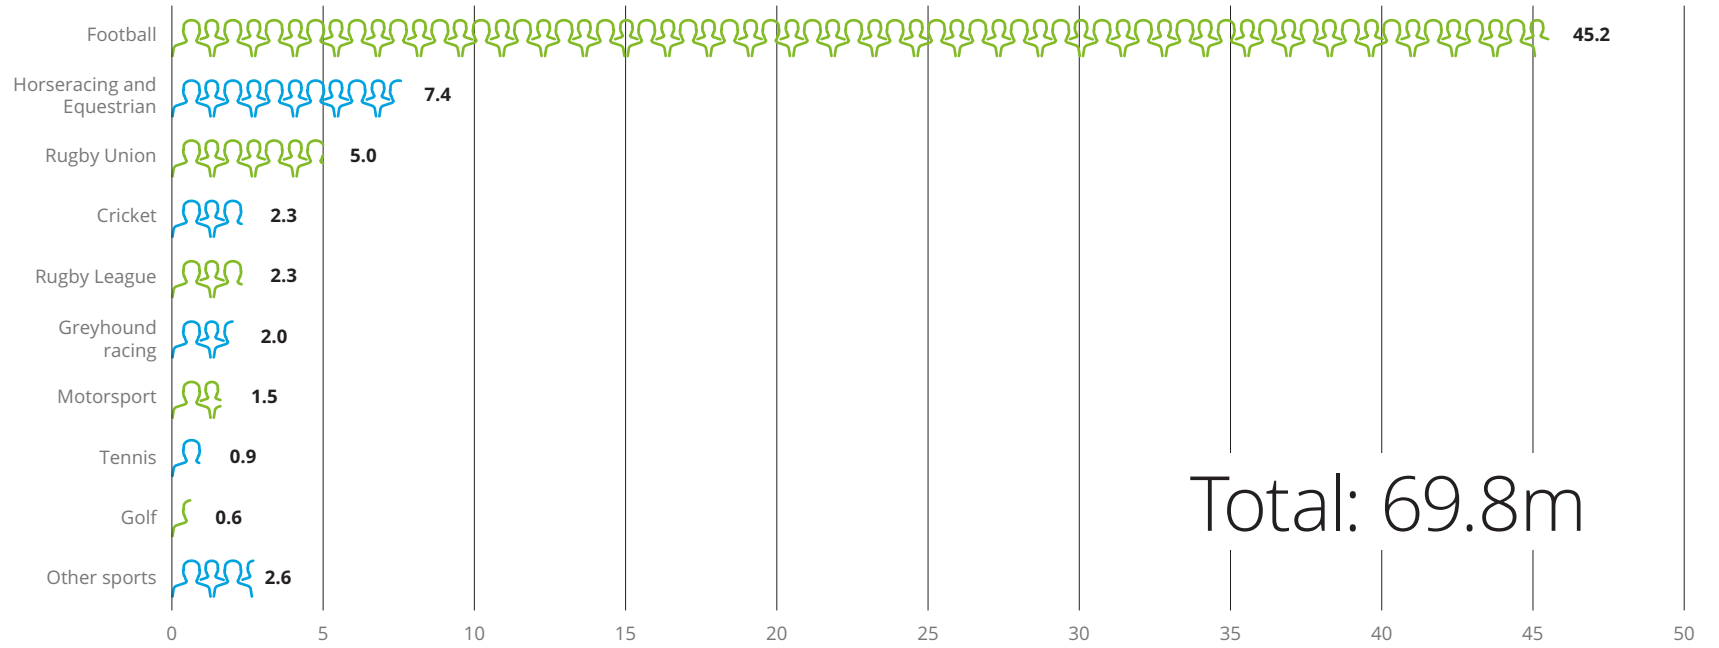

## Sporting attendances in 2016

Overall sporting attendances in 2016 (m)

Note: Where applicable, figures are based on the 2015/16 or 2016 season. Source: Event organisers; Deloitte analysis.

Top 10 attended annual sporting events in the UK in 2016 (000s)

Key: ■ Duration (days)

Note: The above excludes free sporting events. Source: Event organisers; Deloitte analysis.

# 7.4m

Attendees at horseracing and equestrian events in 2016

Overall football attendances in 2016 (m)

Attendances for 2016 Wimbledon and ATP World Tour Finals (000s)

2016 Formula 1 British Grand Prix

Cricket attendances in 2016 (m)