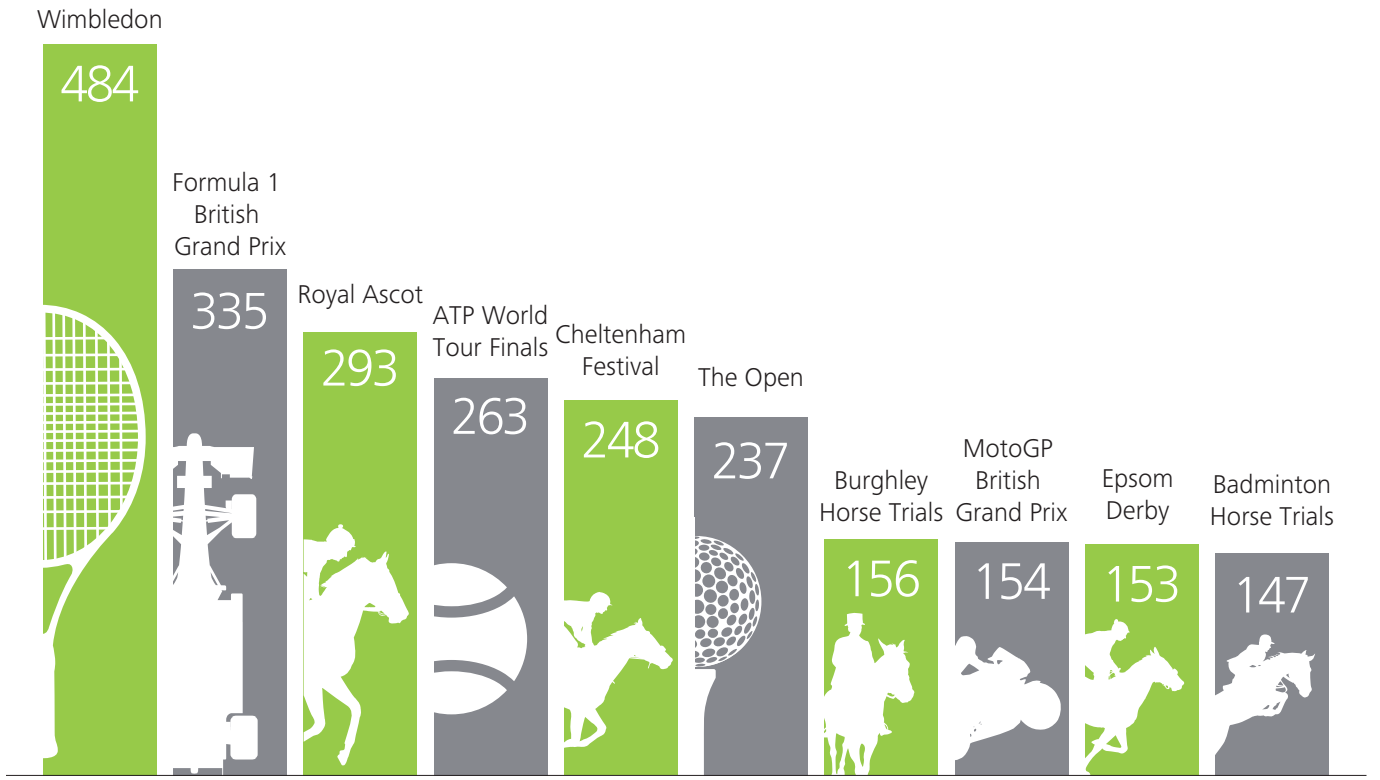

Sporting attendances in 2015

Overall attendances 2015 (m)

Total: 70.5m

Note: Where applicable, figures are based on the 2014/15 or 2015 season. Source: Event organisers; Deloitte analysis.

Top 10 attended annual sporting events in the UK in 2015

Note: The above excludes the Rugby World Cup as well as free sporting events.

Note: Leagues shown represent 2014/15 season and include play-off matches where applicable.