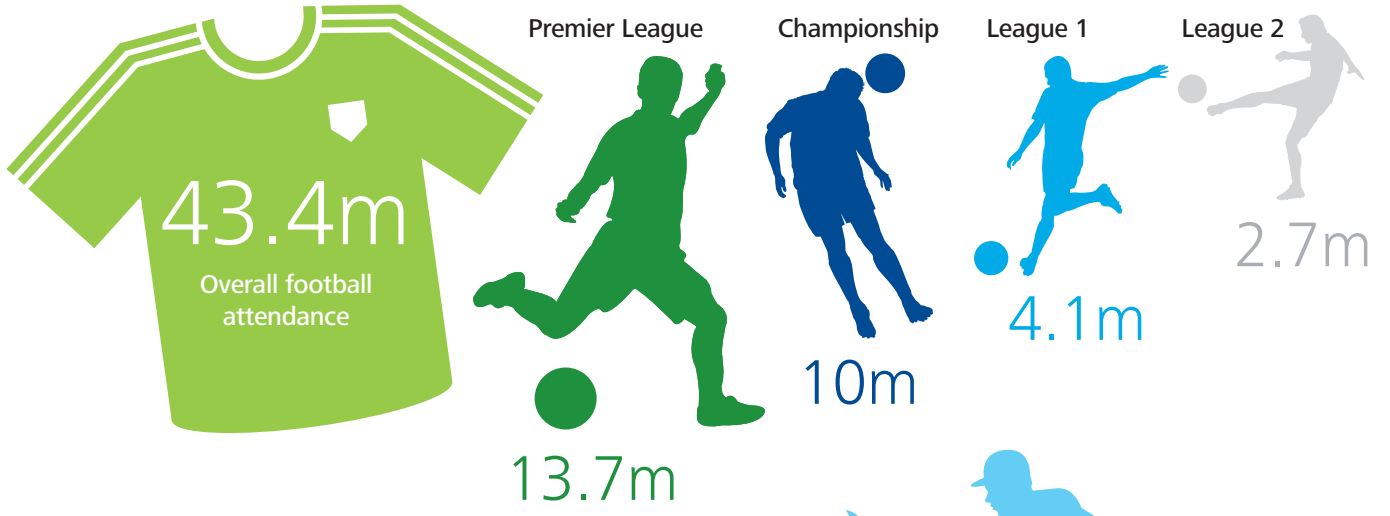

Sporting attendances in 2015

Overall attendances 2015 (m)

Total: 70.5m

Note: Where applicable, figures are based on the 2014/15 or 2015 season. Source: Event organisers; Deloitte analysis.

Top 10 attended annual sporting events in the UK in 2015

Note: The above excludes the Rugby World Cup as well as free sporting events.

Note: Leagues shown represent 2014/15 season and include play-off matches where applicable.