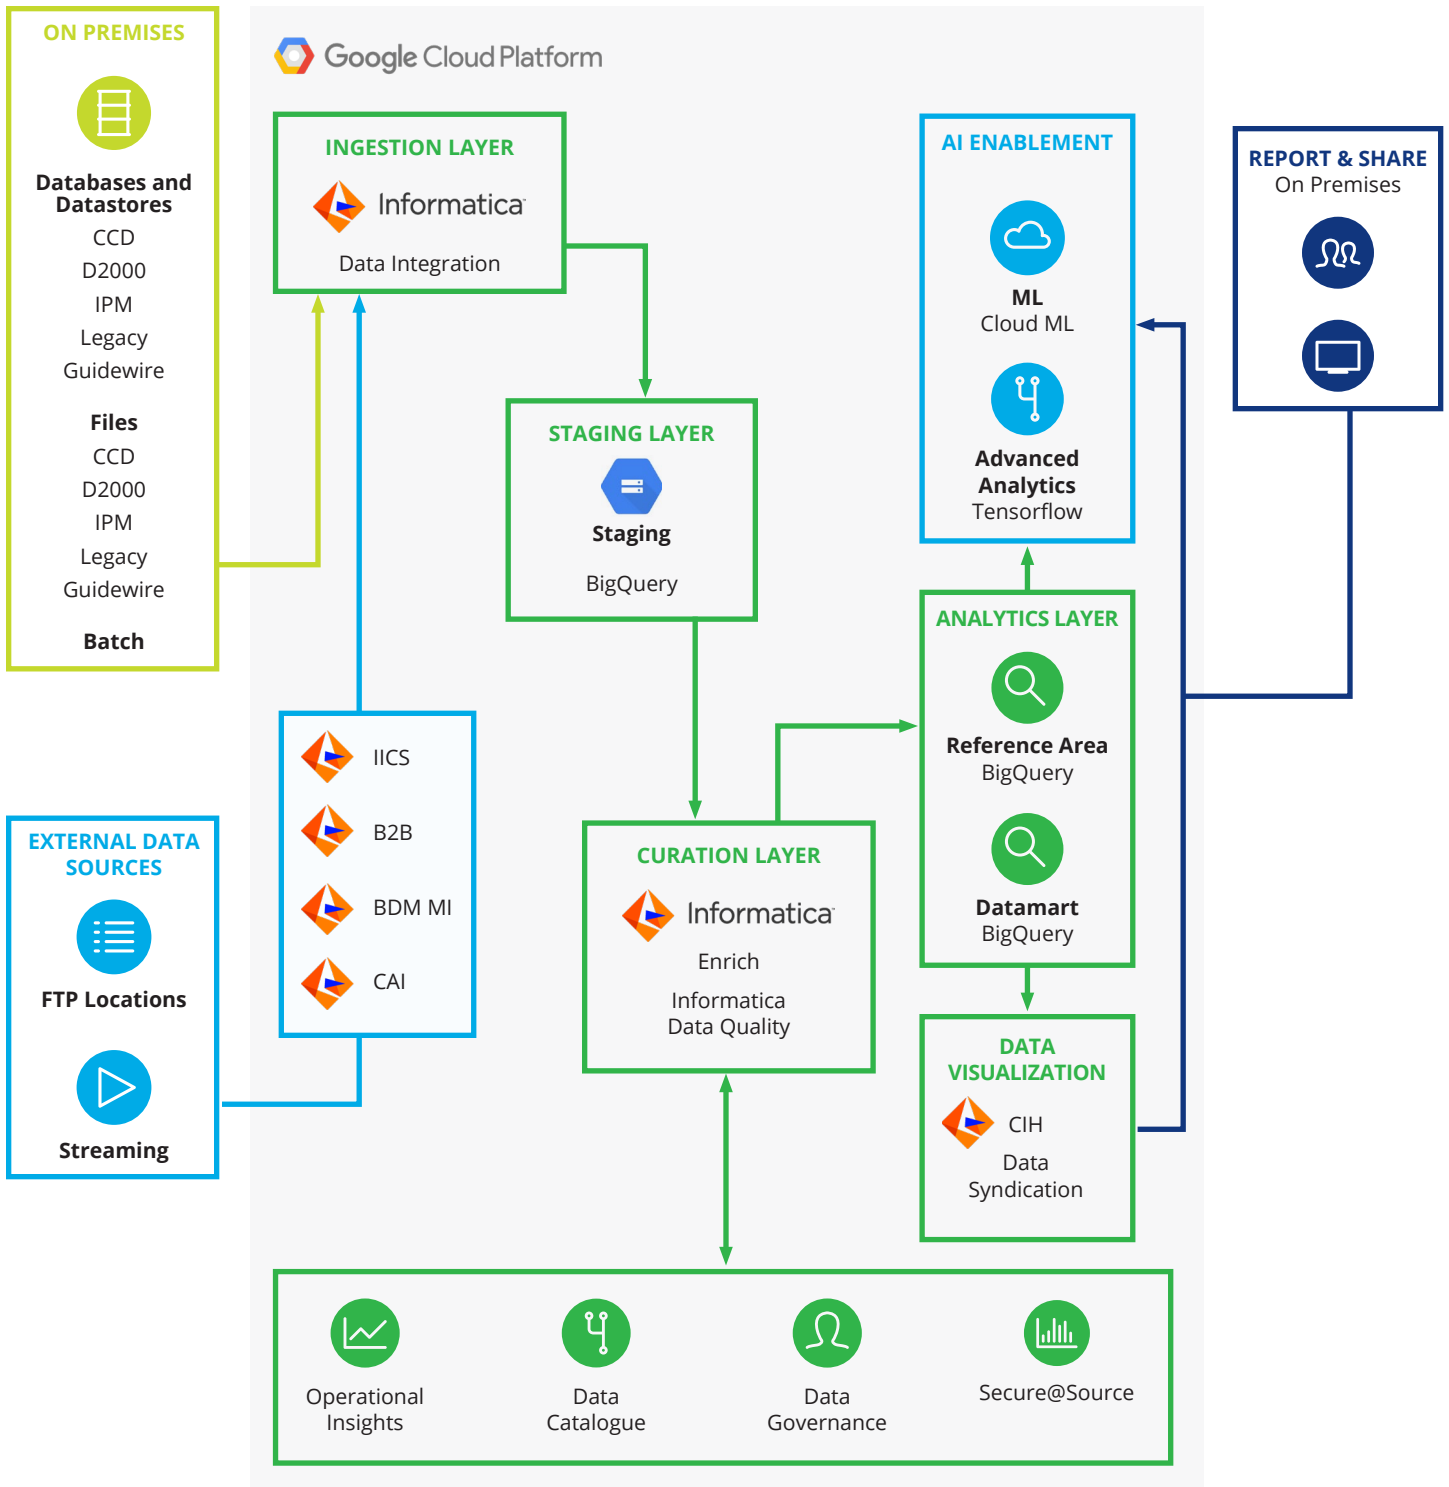

Deloitte can help you leverage Informatica Intelligent Cloud Services (IICS), including Informatica's AI-driven Enterprise Data Catalog, Intelligent Data Quality, and other components of the Informatica Intelligent Platform, to transform your data management capabilities through data migration with GCP. Your Deloitte team will work closely with you to establish an architecture that can keep your organization connected. One that gives you the ability to move, manage, govern, and orchestrate data across applications.

##### Expedite data migration to Google BigQuery:

Leveraging prebuilt connectors like IICS, Big Data Management, and Power Center, you can accelerate the process of migrating a wide variety of data workloads to Google BigQuery from on-premises applications, relational databases, and data warehouses

#### Together, Deloitte and Informatica can help your business accelerate data migration:

Develop, execute, and govern data integration flows

Deliver accessible, trusted, and secure data to build an empowered workforce

Integrate on-premises sources and applications with cloud applications