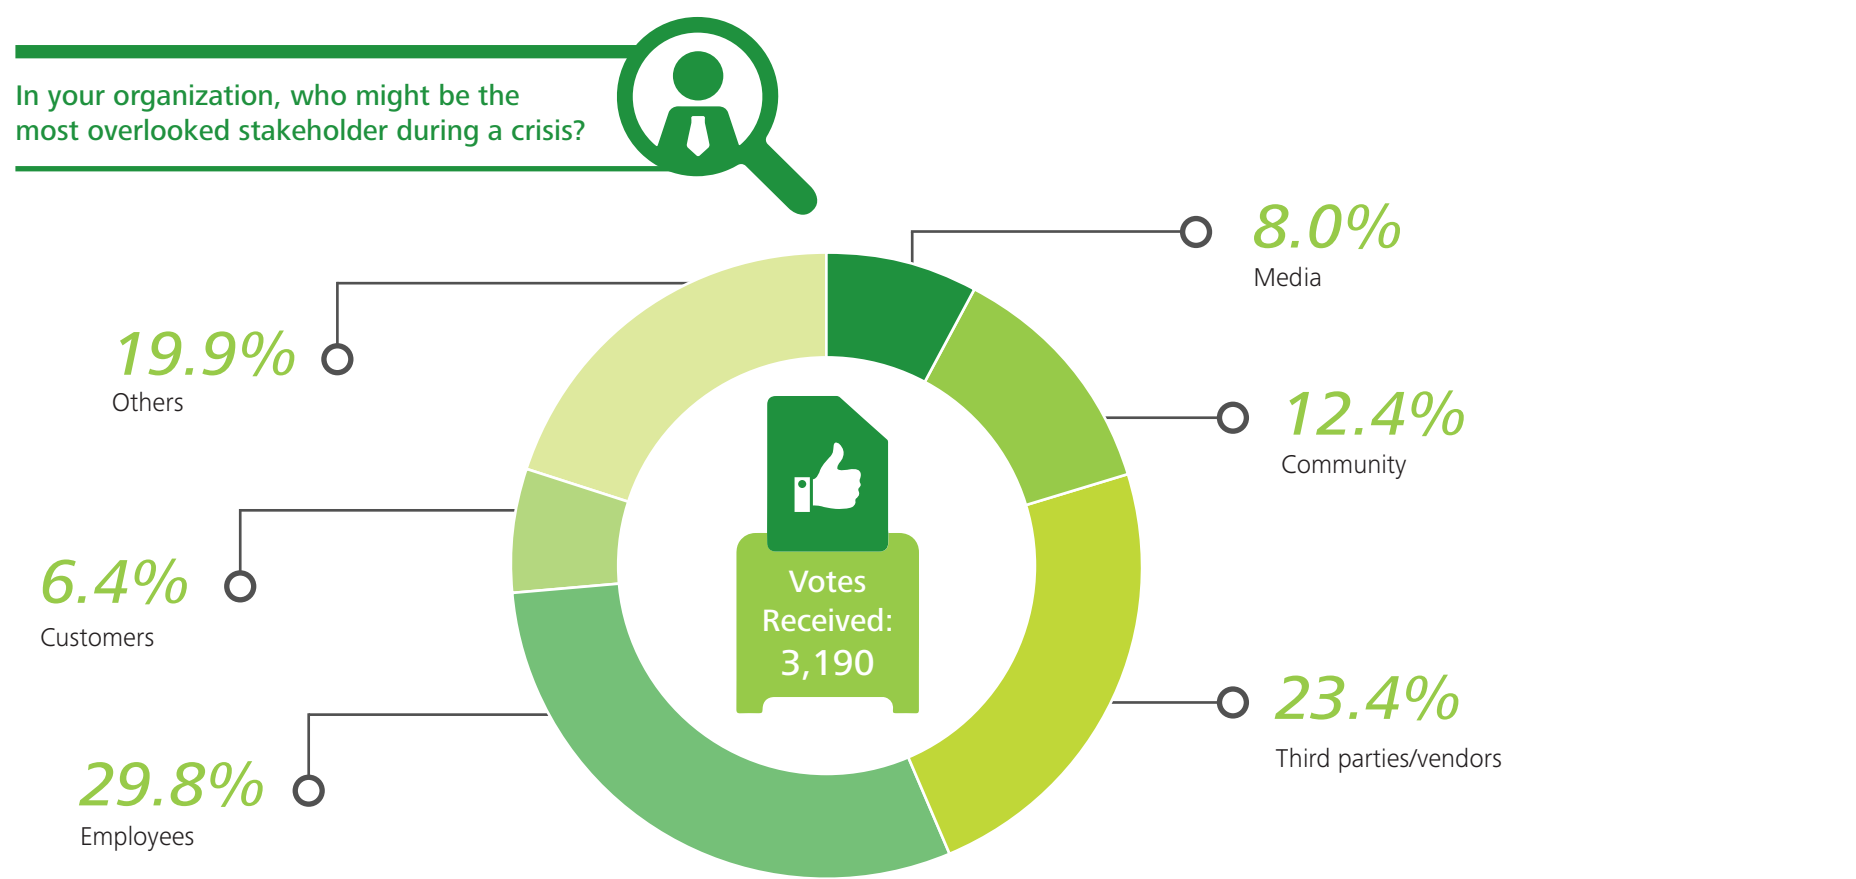

## Crisis management vs. reality

### Are you as prepared as you think?

During a November 16, 2015, Deloitte Dbriefs webcast, we asked more than 3,000 C-suite executives, managers, analysts, and crisis professionals from US and international companies about their crisis preparedness.<sup>1</sup> Here are snapshots of their responses.