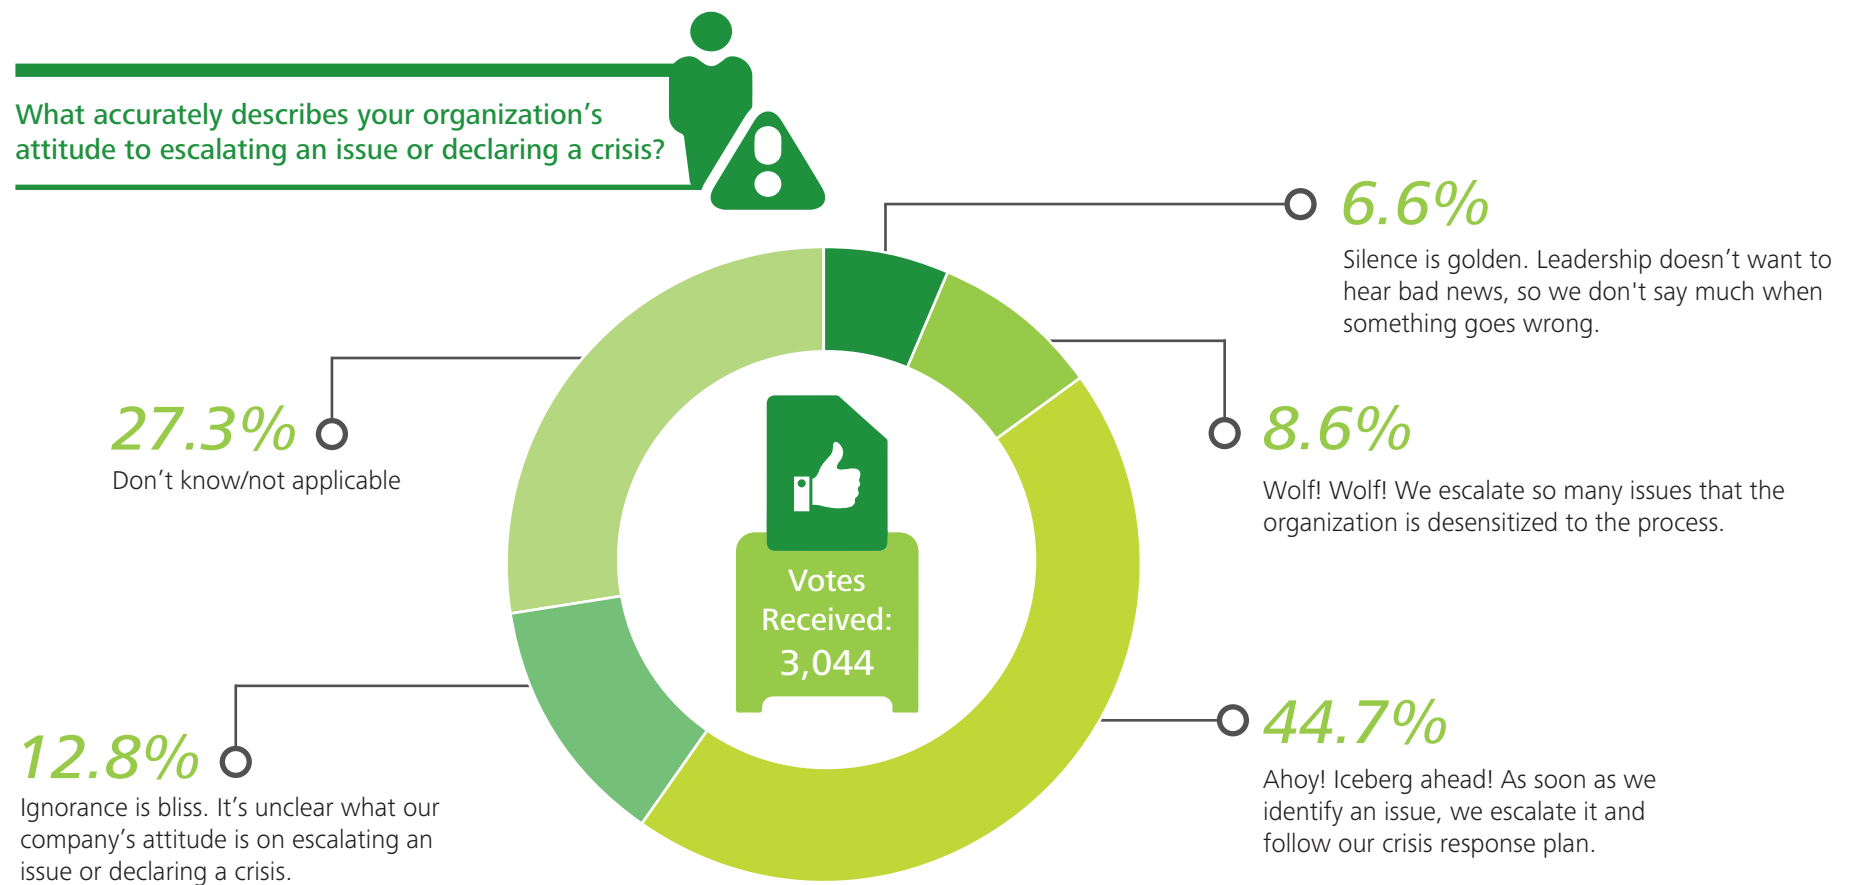

## Crisis management vs. reality

### Are you as prepared as you think?

During a November 16, 2015, Deloitte Dbriefs webcast, we asked more than 3,000 C-suite executives, managers, analysts, and crisis professionals from US and international companies about their crisis preparedness.<sup>1</sup> Here are snapshots of their responses.