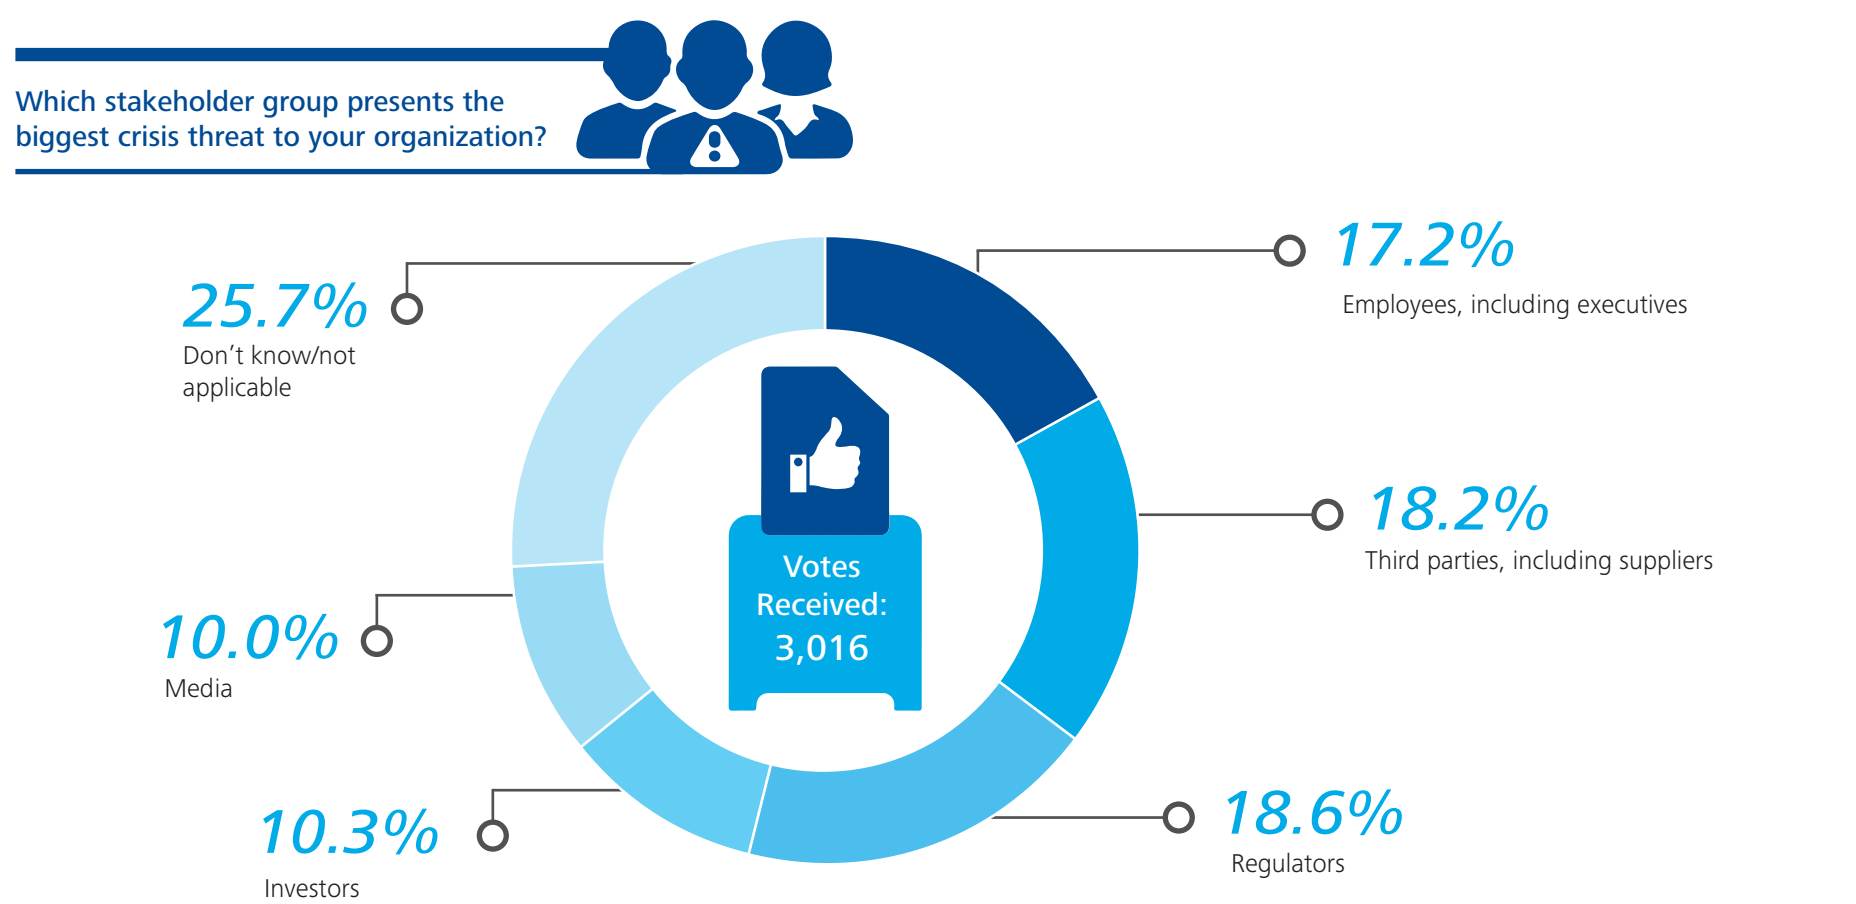

## Crisis management vs. reality

### Are you as prepared as you think?

During a November 16, 2015, Deloitte Dbriefs webcast, we asked more than 3,000 C-suite executives, managers, analysts, and crisis professionals from US and international companies about their crisis preparedness.<sup>1</sup> Here are snapshots of their responses.