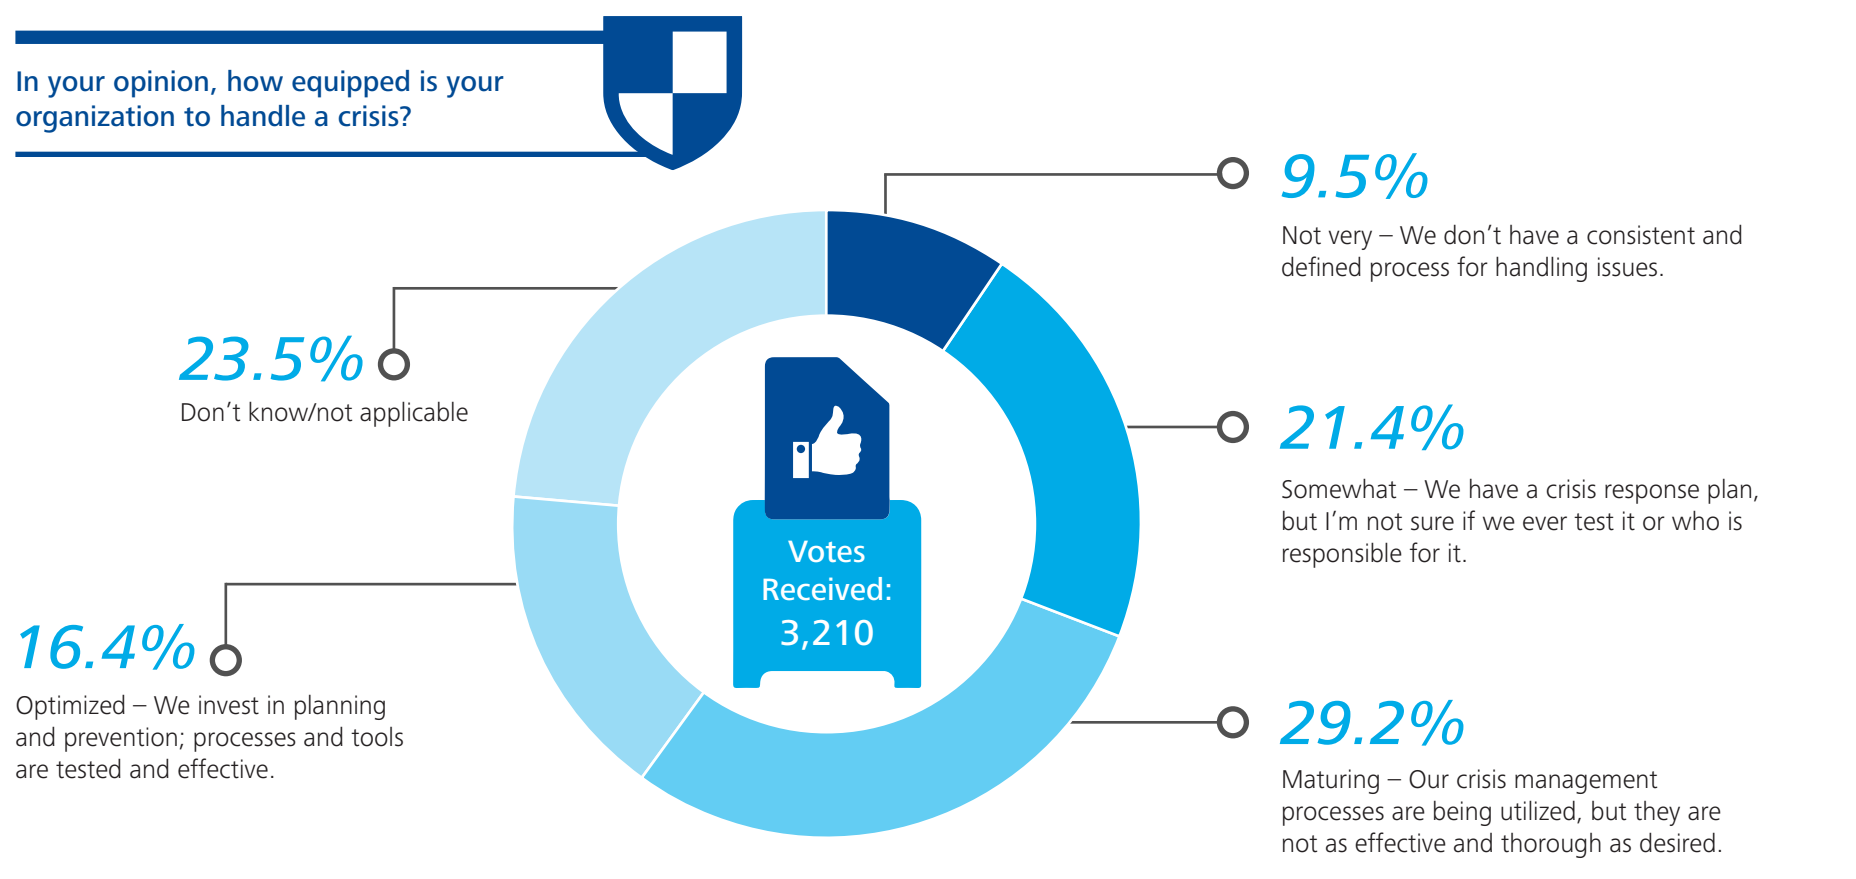

## Crisis management vs. reality

### Are you as prepared as you think?

During a November 16, 2015, Deloitte Dbriefs webcast, we asked more than 3,000 C-suite executives, managers, analysts, and crisis professionals from US and international companies about their crisis preparedness.<sup>1</sup> Here are snapshots of their responses.