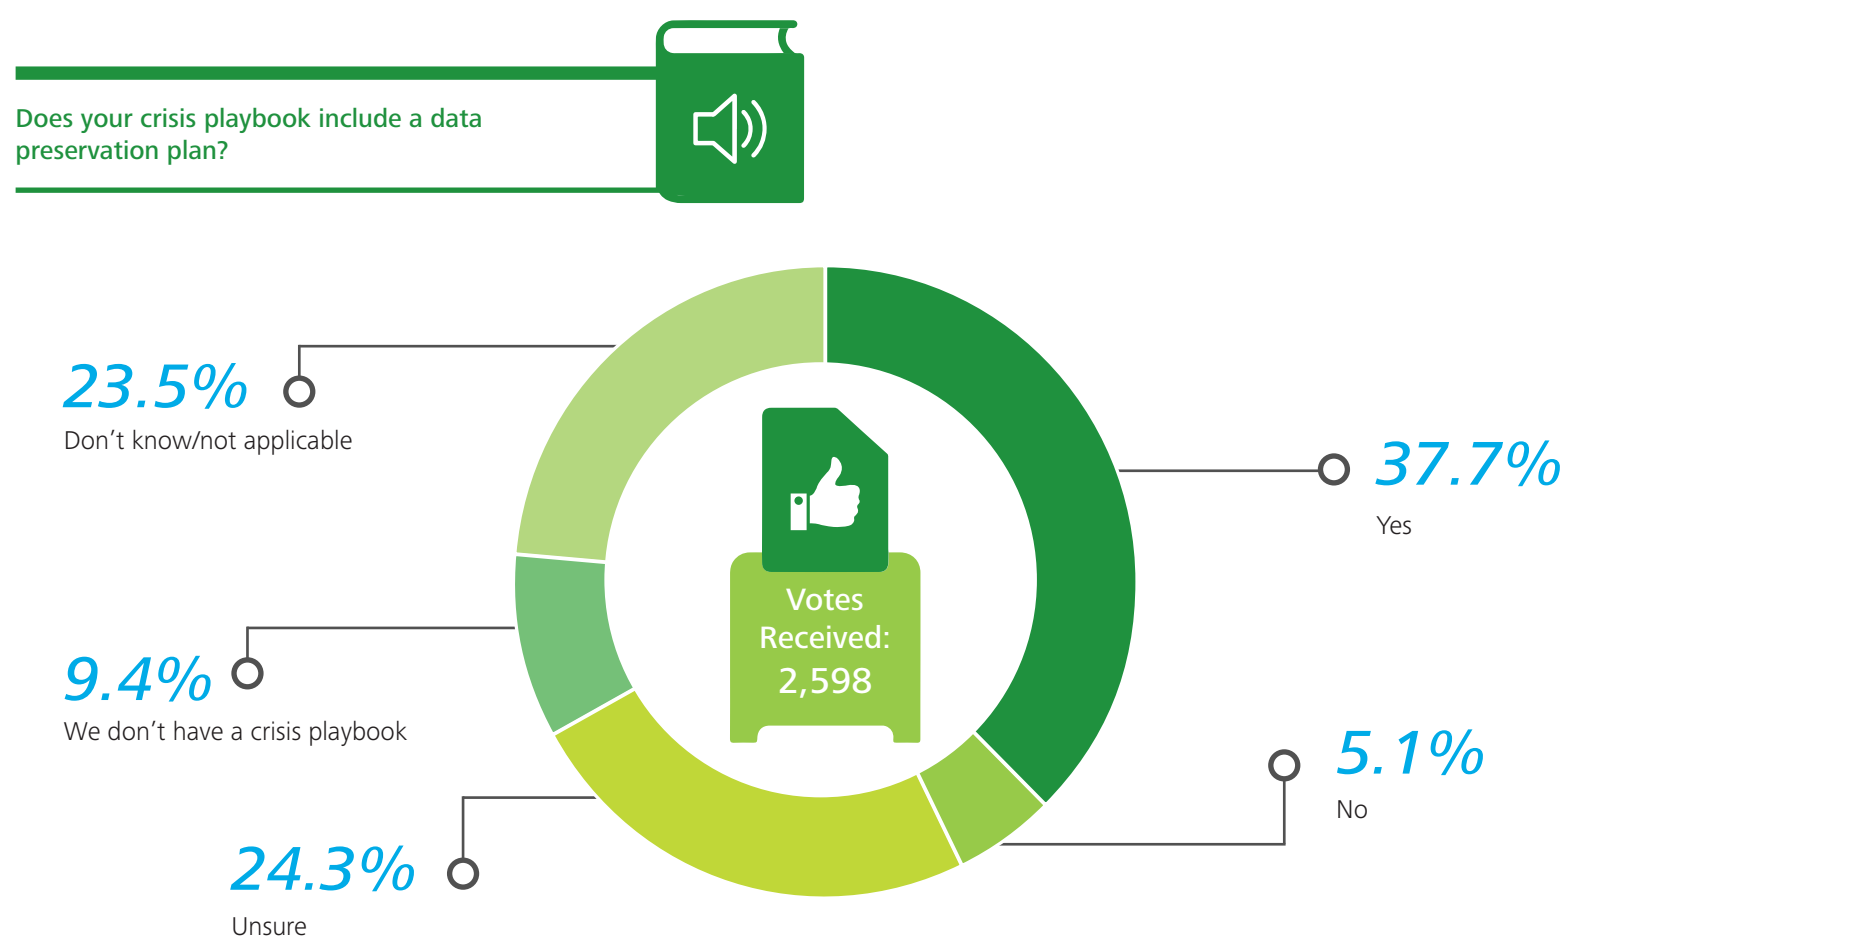

## Crisis management vs. reality

### Are you as prepared as you think?

During a November 16, 2015, Deloitte Dbriefs webcast, we asked more than 3,000 C-suite executives, managers, analysts, and crisis professionals from US and international companies about their crisis preparedness.<sup>1</sup> Here are snapshots of their responses.