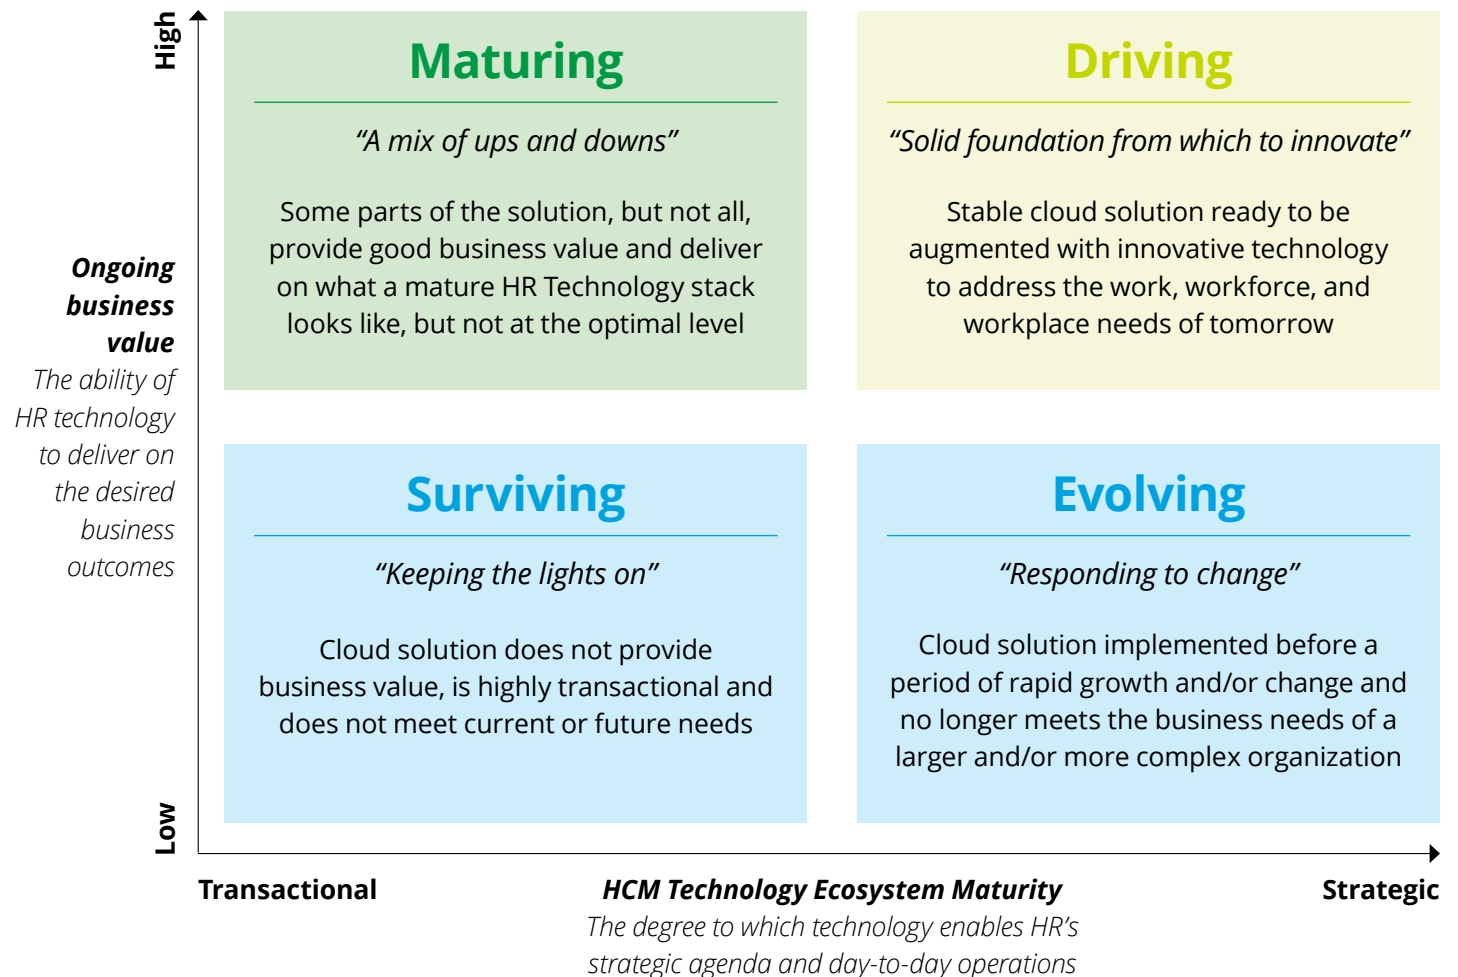

Where are you on your cloud optimization journey today?

Discover where you are on Deloitte's HR Cloud Value Map

To deliver the maximum value, organizations must continuously evaluate their HR Technology's impact on business objectives while developing capabilities to meet the needs of tomorrow's workforce.

Use our value map to find out if your cloud technology is delivering value.

Where are you on your cloud optimization journey today?

What are the next steps?

Read more at [HCM Cloud and HR Technology | Deloitte US](#)