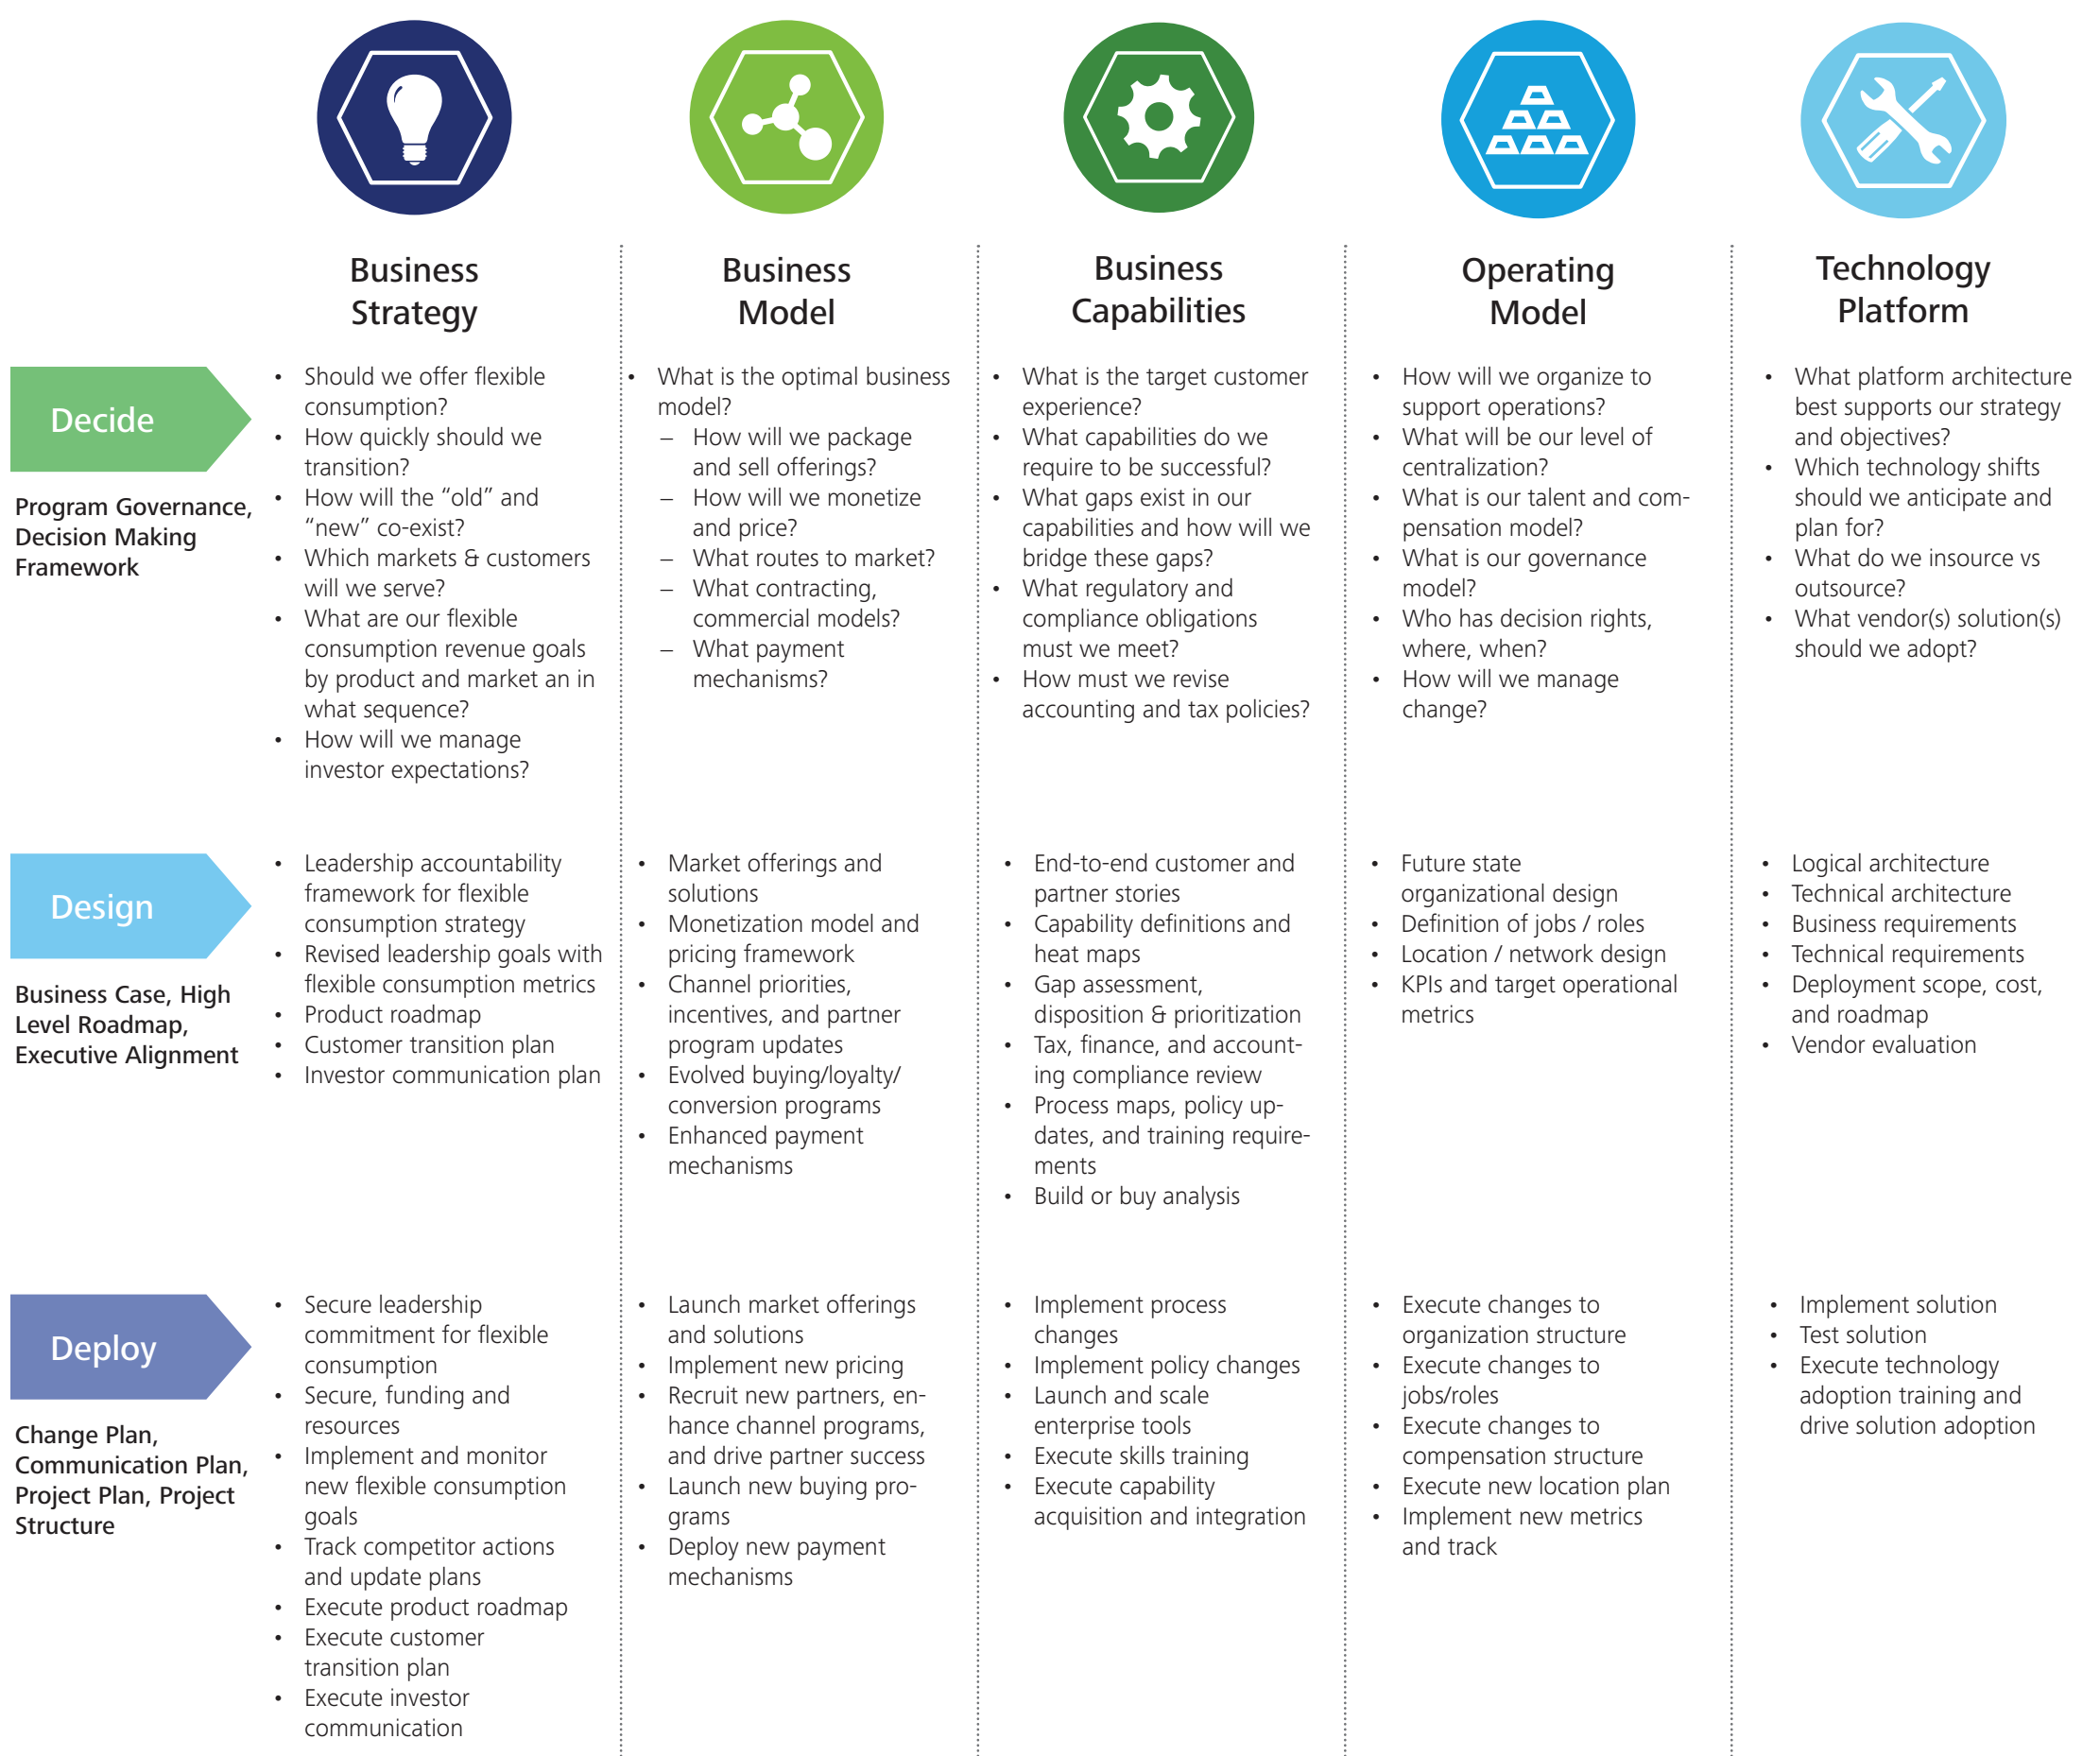

Flexible consumption: Transformation framework

Designing the shift to flexible consumption

A successful transformation requires alignment and integration of key decisions

Flexible consumption transformation methodology

Decide – Design – Deploy approach enables consistent and efficient execution of flexible consumption transformation

End to End Co-ordination, Results Measurement, Change Management