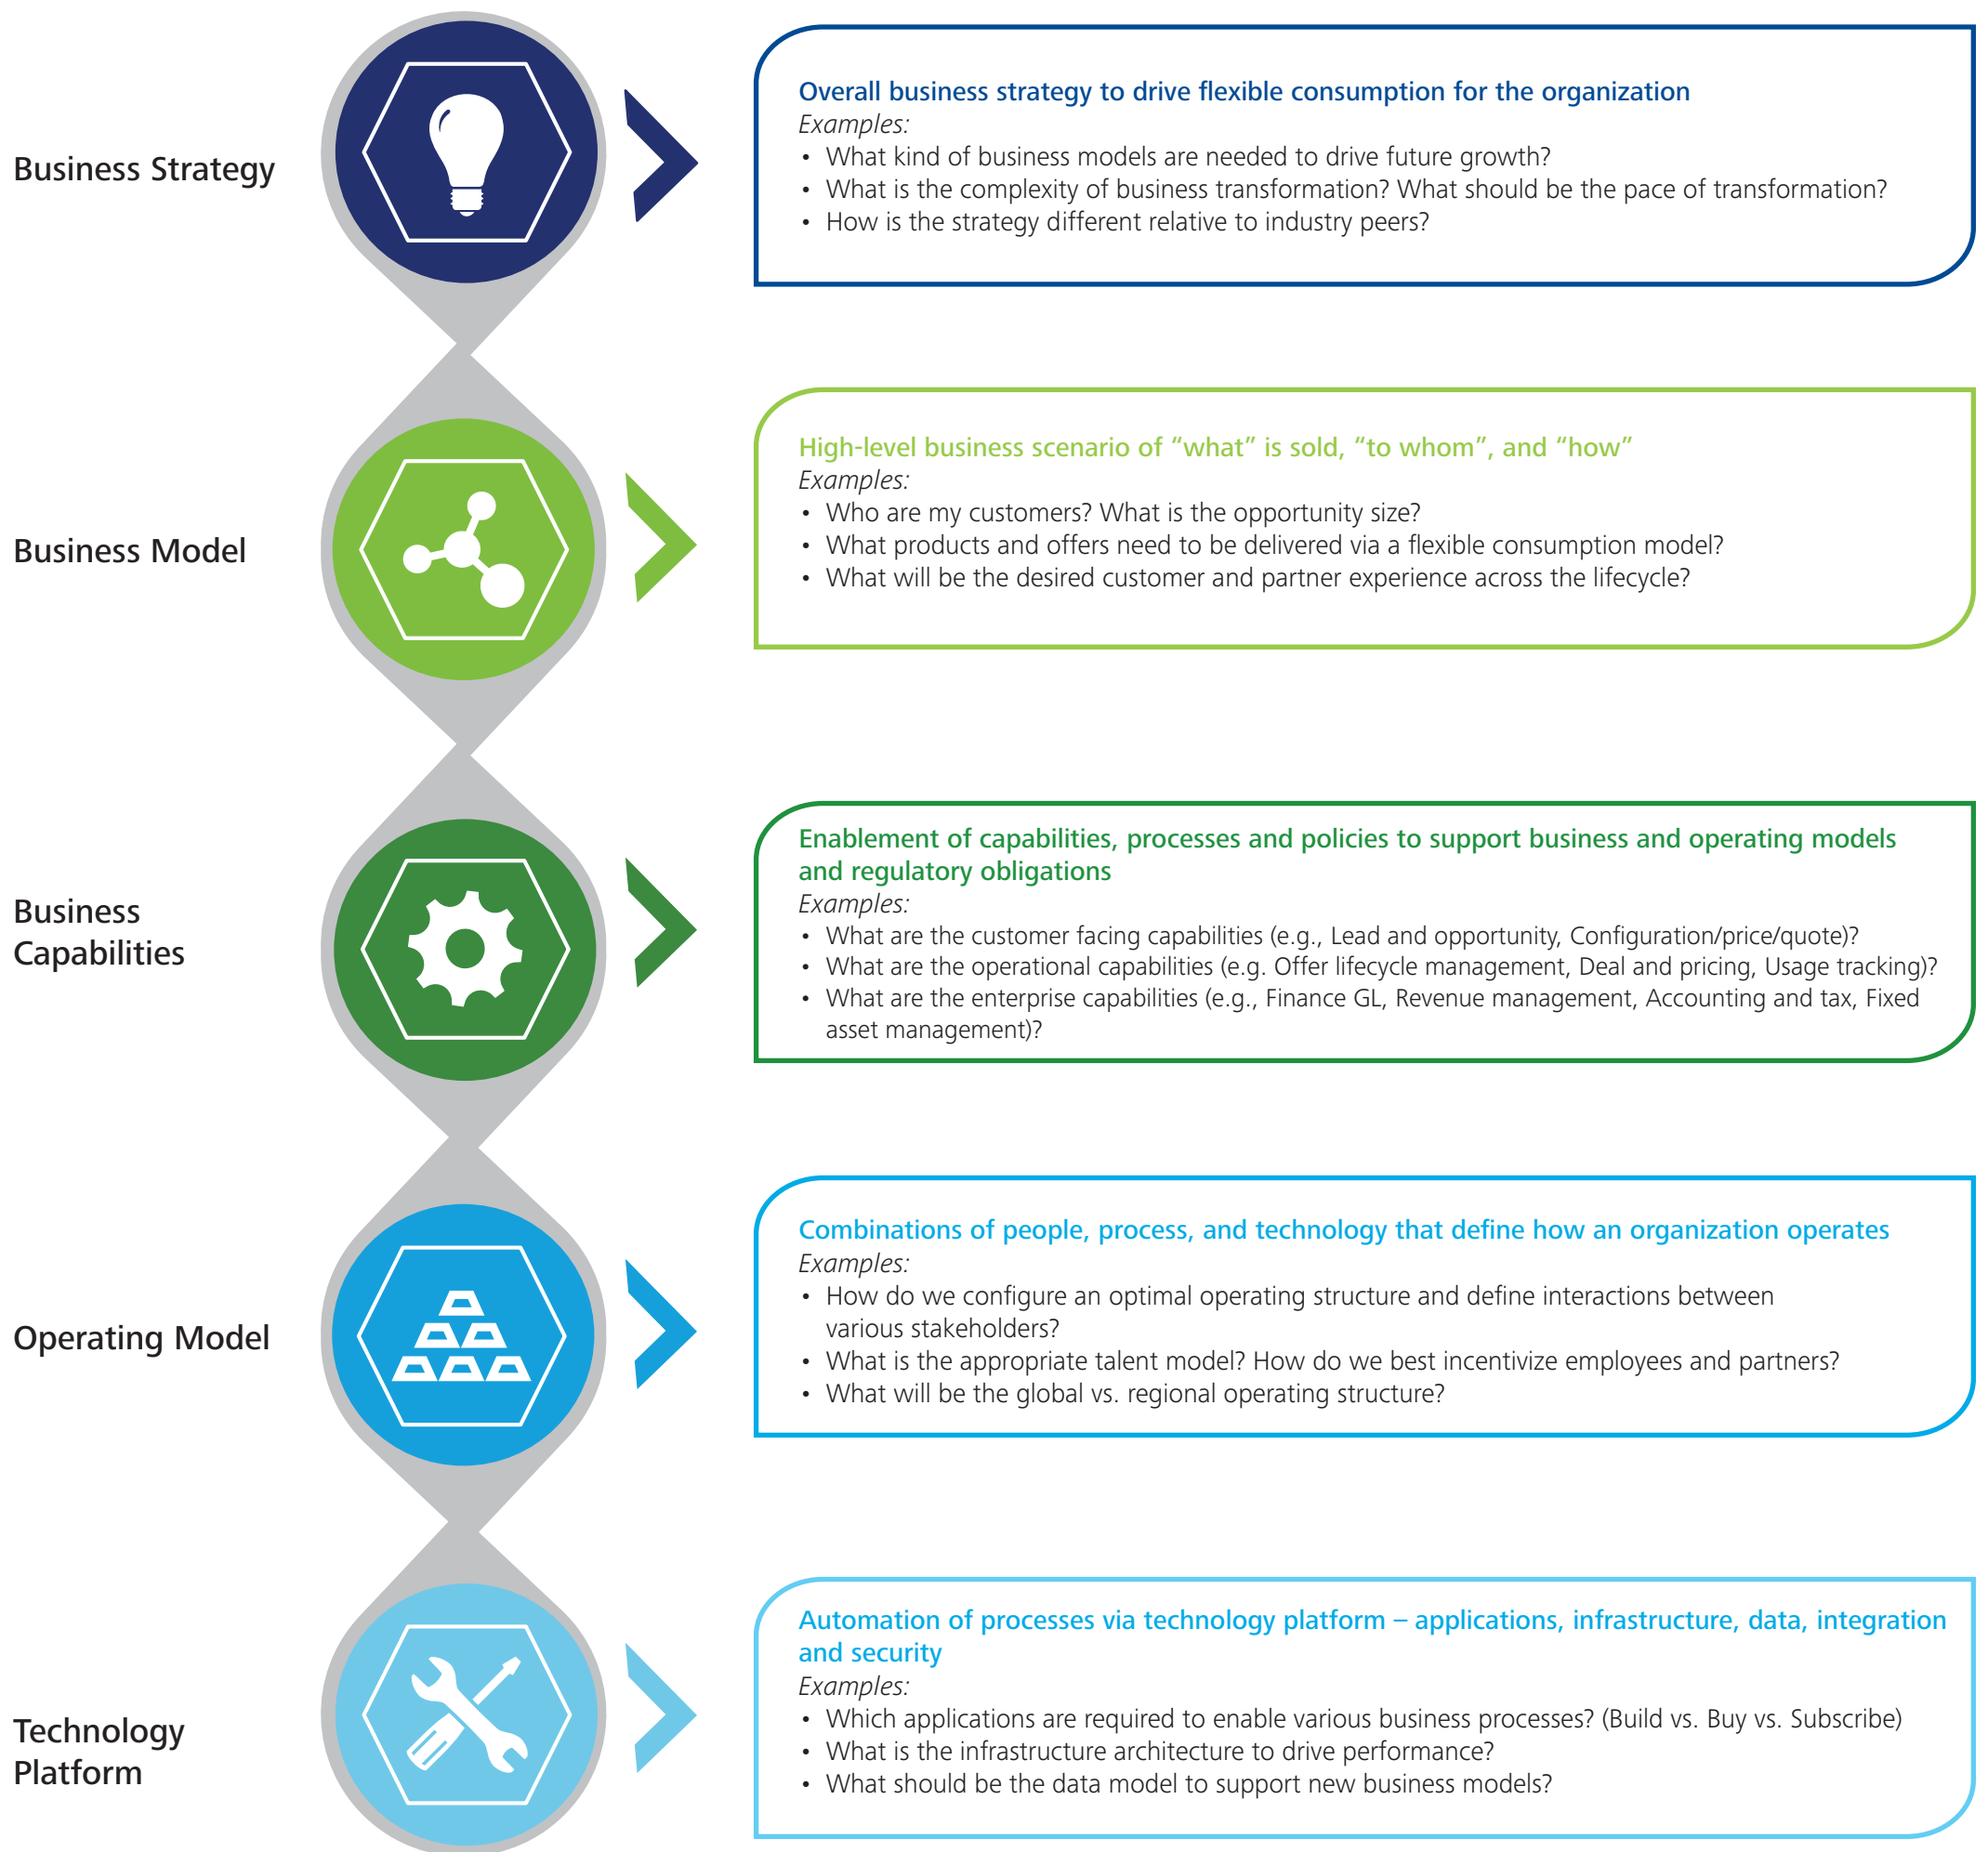

Flexible consumption: Transformation framework

Designing the shift to flexible consumption

A successful transformation requires alignment and integration of key decisions

Flexible consumption transformation methodology

Decide – Design – Deploy approach enables consistent and efficient execution of flexible consumption transformation

End to End Co-ordination, Results Measurement, Change Management