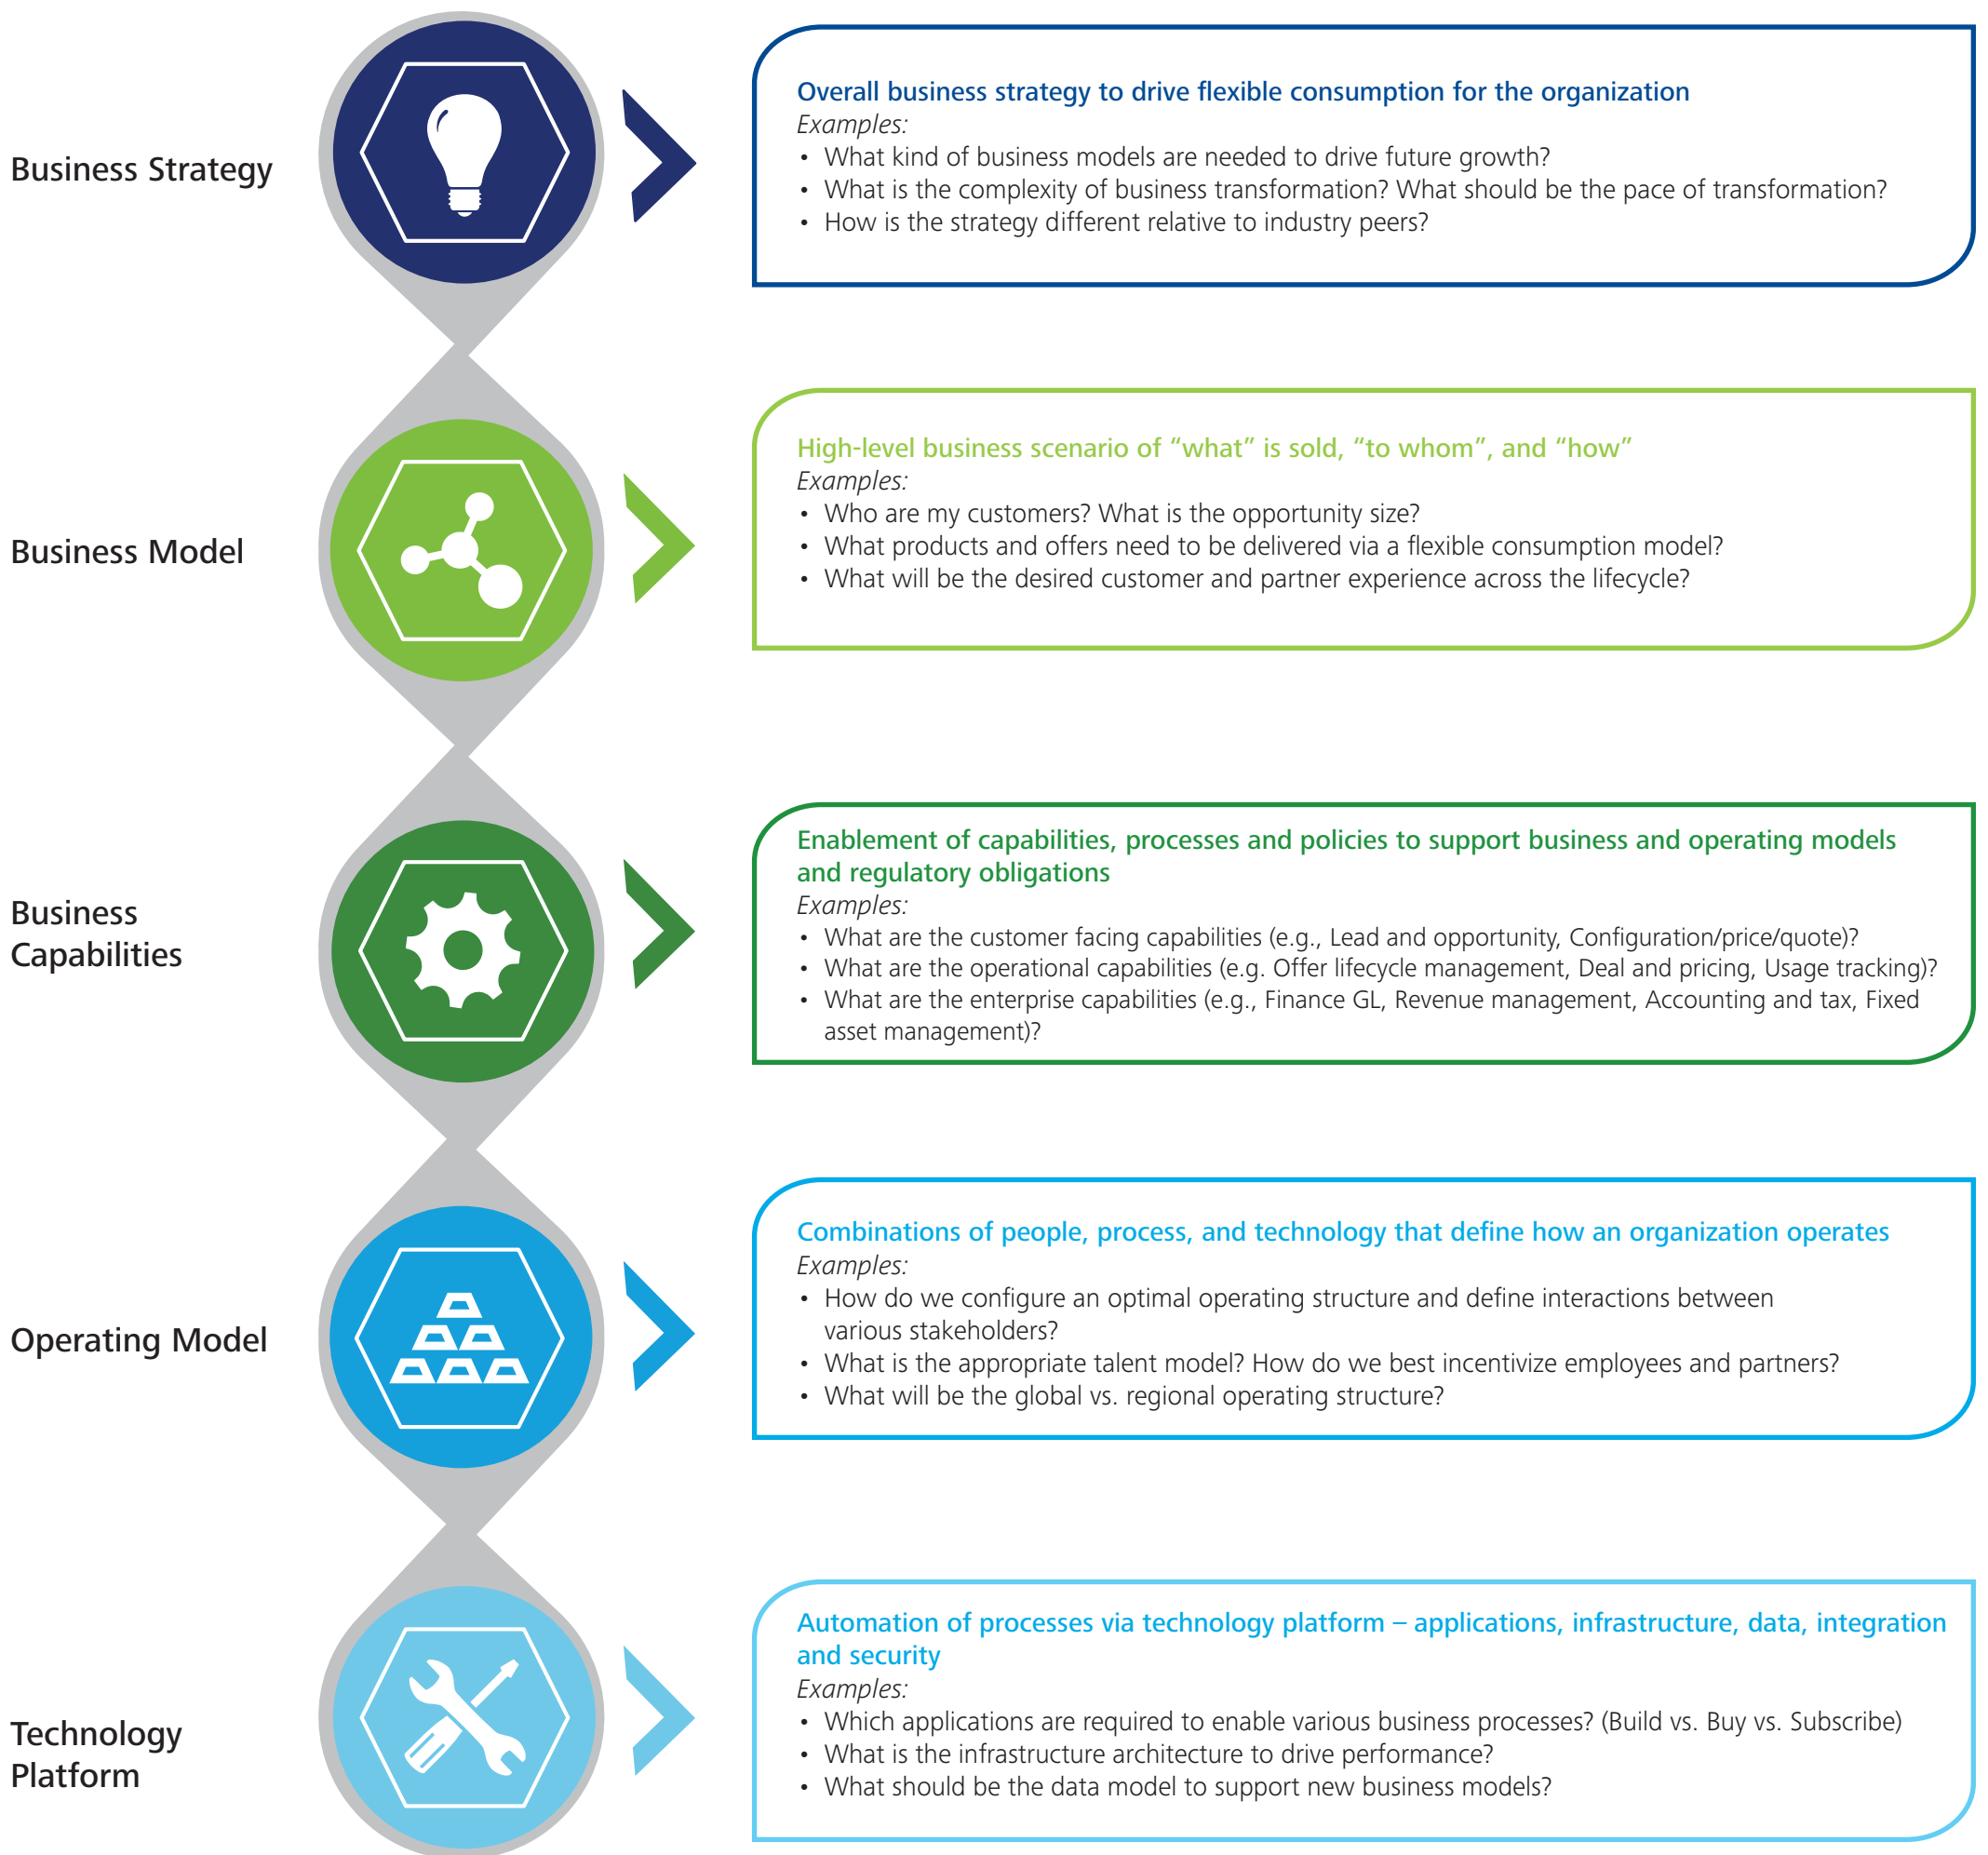

Flexible consumption: Transformation framework

Designing the shift to flexible consumption

A successful transformation requires alignment and integration of key decisions

Flexible consumption transformation methodology

Decide – Design – Deploy approach enables consistent and efficient execution of flexible consumption transformation

End to End Co-ordination, Results Measurement, Change Management