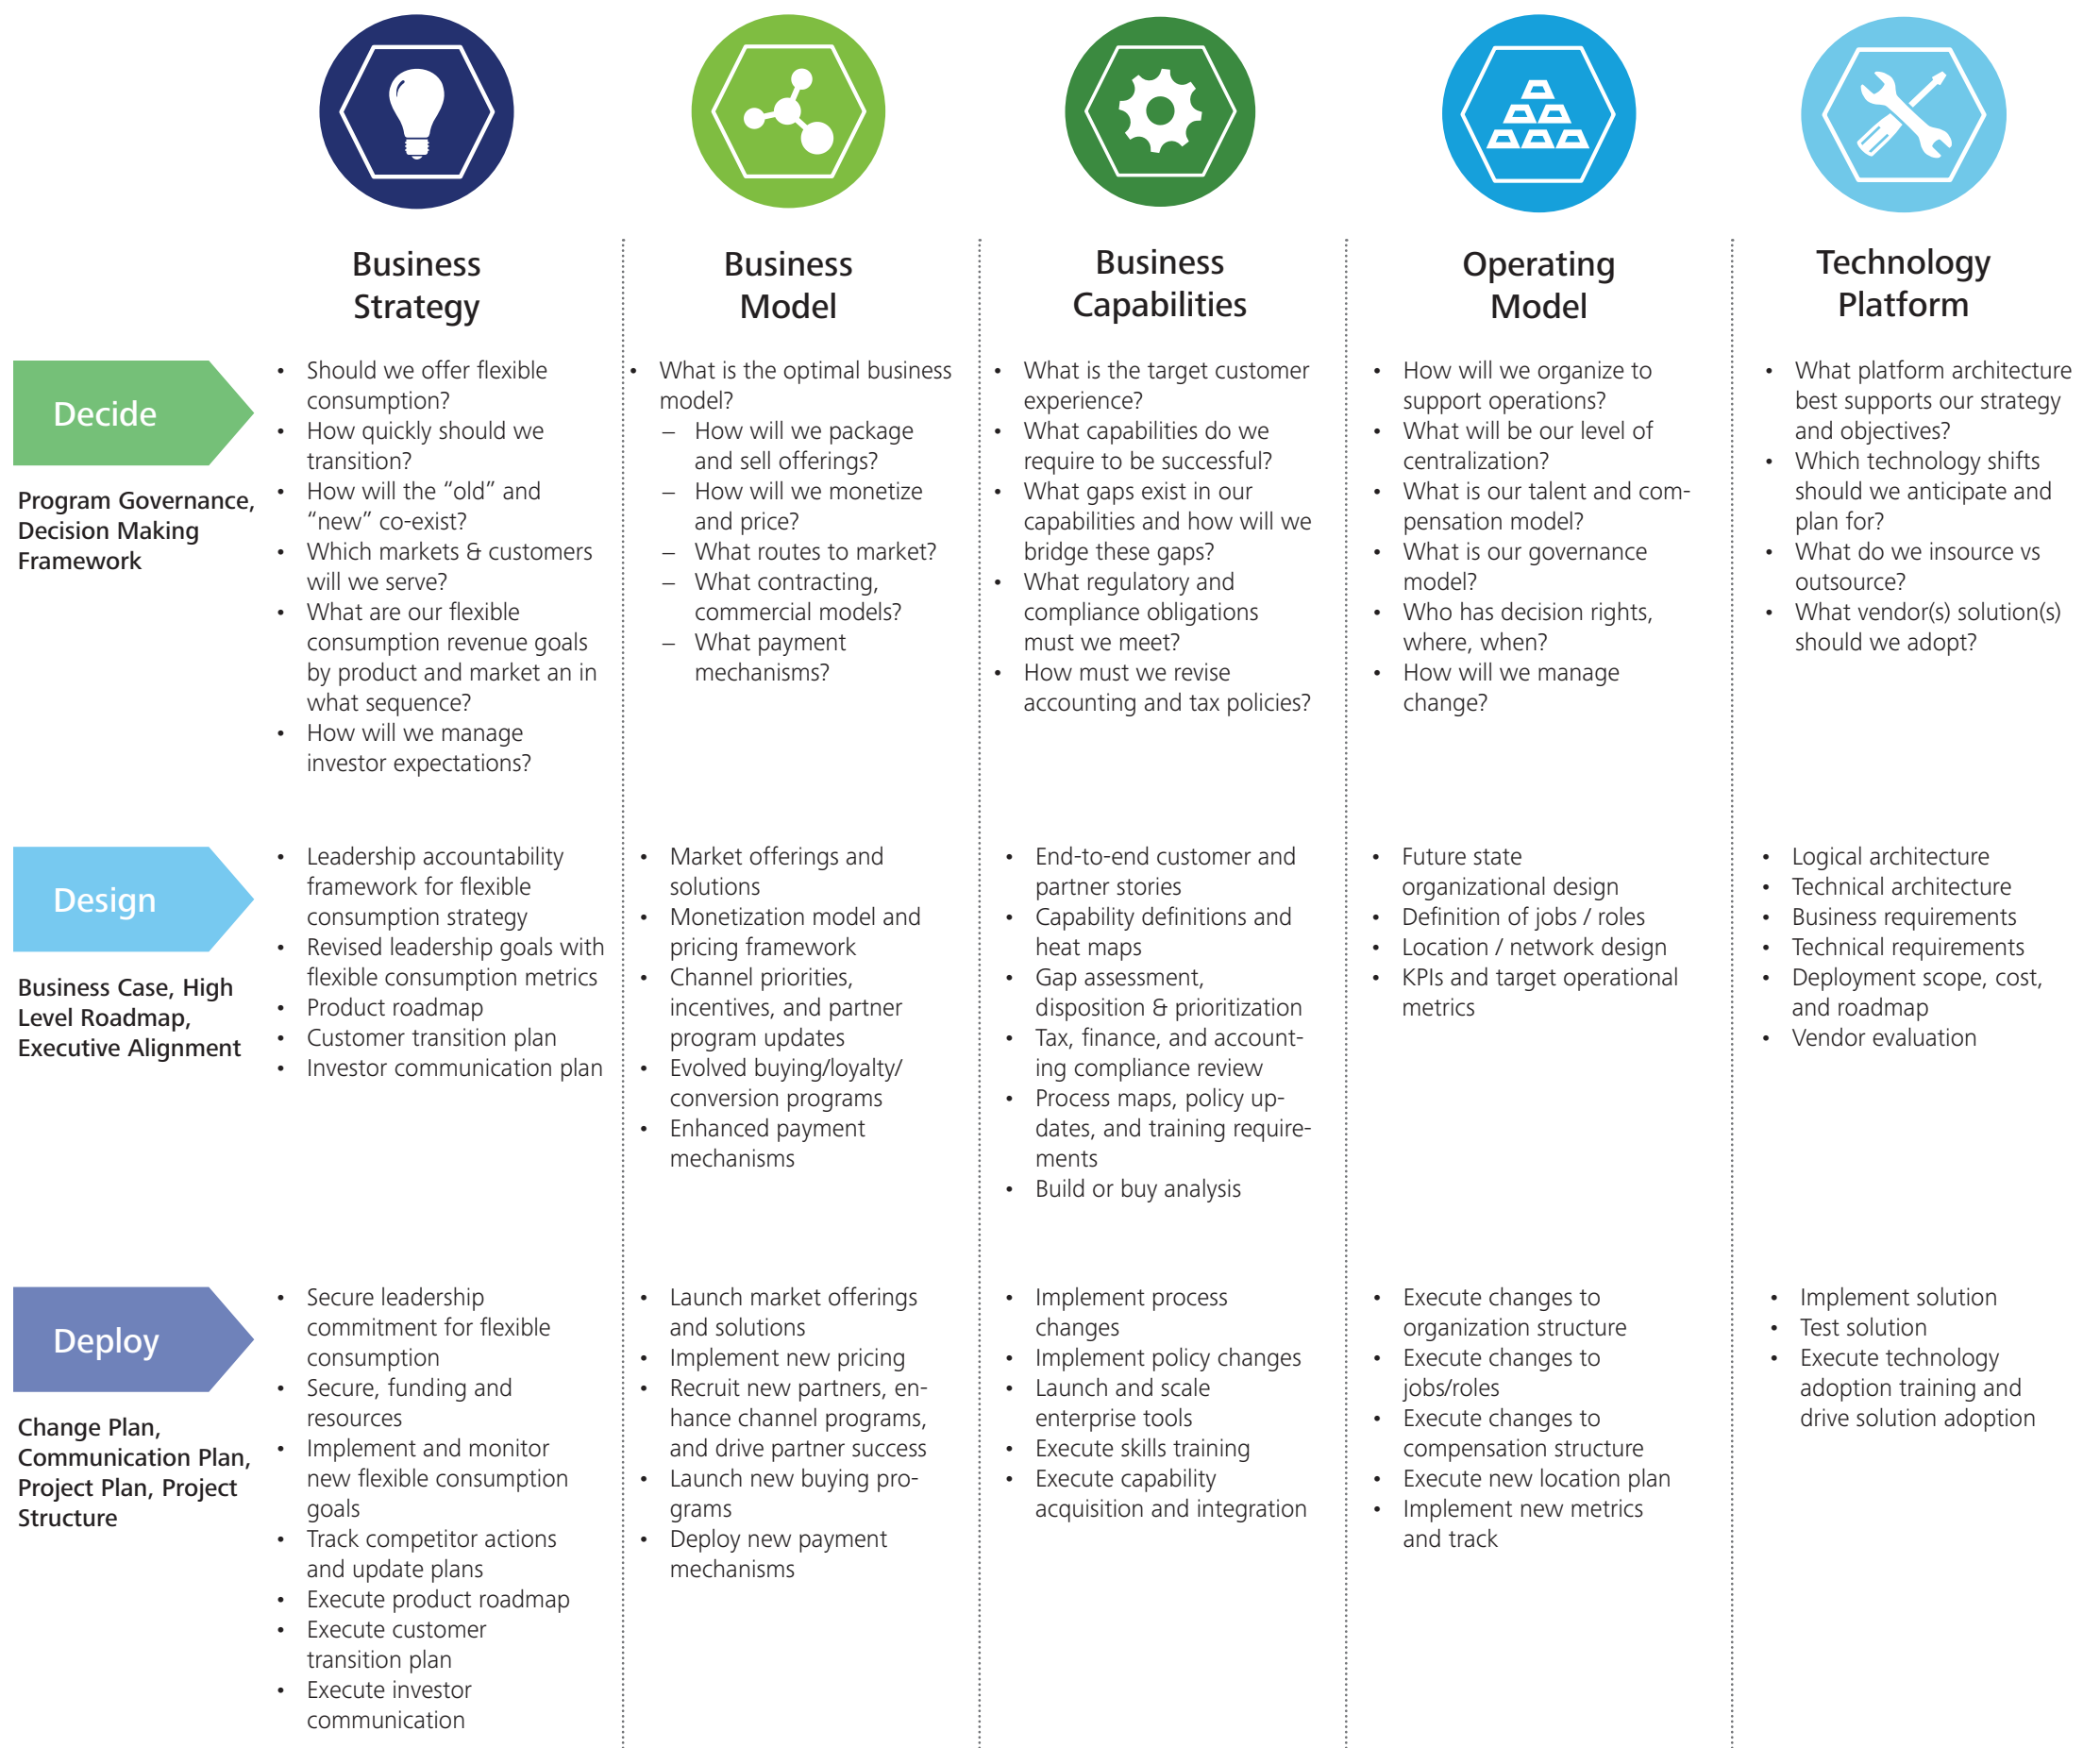

Flexible consumption: Transformation framework

Designing the shift to flexible consumption

A successful transformation requires alignment and integration of key decisions

Flexible consumption transformation methodology

Decide – Design – Deploy approach enables consistent and efficient execution of flexible consumption transformation

End to End Co-ordination, Results Measurement, Change Management